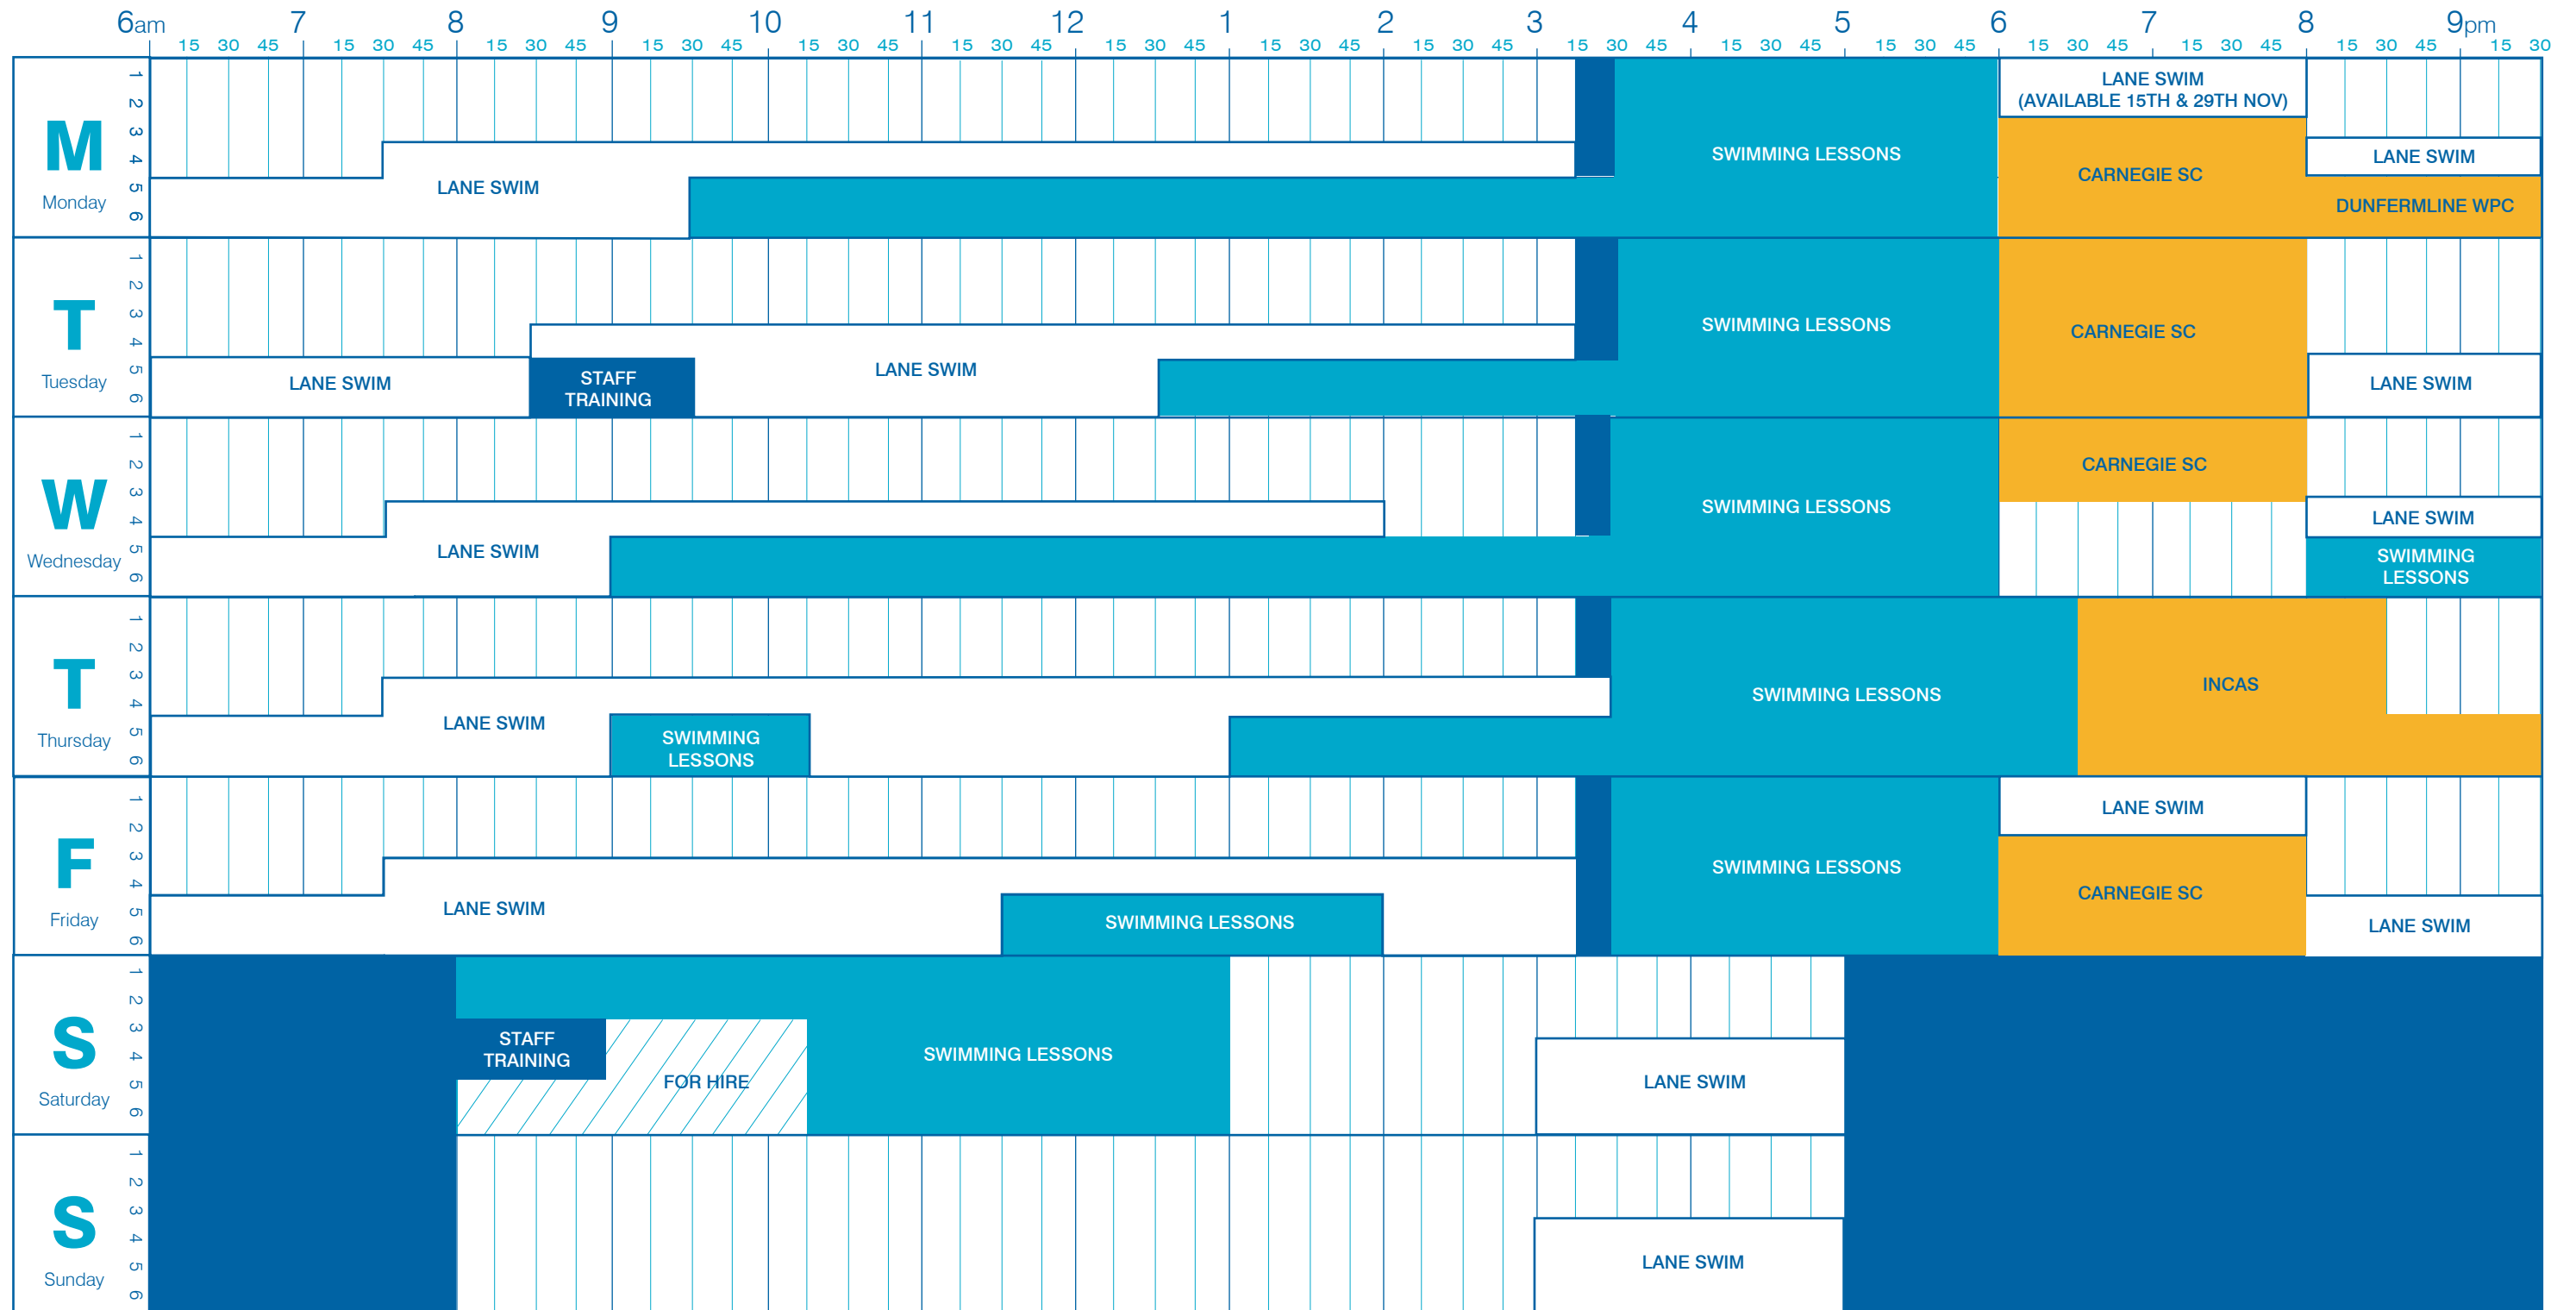

Main Pool Timetable

Public Swimming Bookable Course Private / Club Booking Pool Closed to Public

Admission Policy:

Children under 8 years must be accompanied by an adult (16 years) IN THE SAME WATER!

Parent/Child Ratios: 1 Adult: 2 Children (under 5 years) / 1 Adult: 3 Children (5 - 7 years)

Admission Policy:

Children under 8 years must be accompanied by an adult (16 years) IN THE SAME WATER!
Parent/Child Ratios: 1 Adult: 2 Children (under 5 years) / 1 Adult: 3 Children (5 - 7 years)

Carnegie Leisure Centre

OCTOTOTS

OCTOTOTS

Admission Policy:

Children under 8 years must be accompanied by an adult (16 years) IN THE SAME WATER!

Parent/Child Ratios: 1 Adult: 2 Children (under 5 years) / 1 Adult: 3 Children (5 - 7 years)