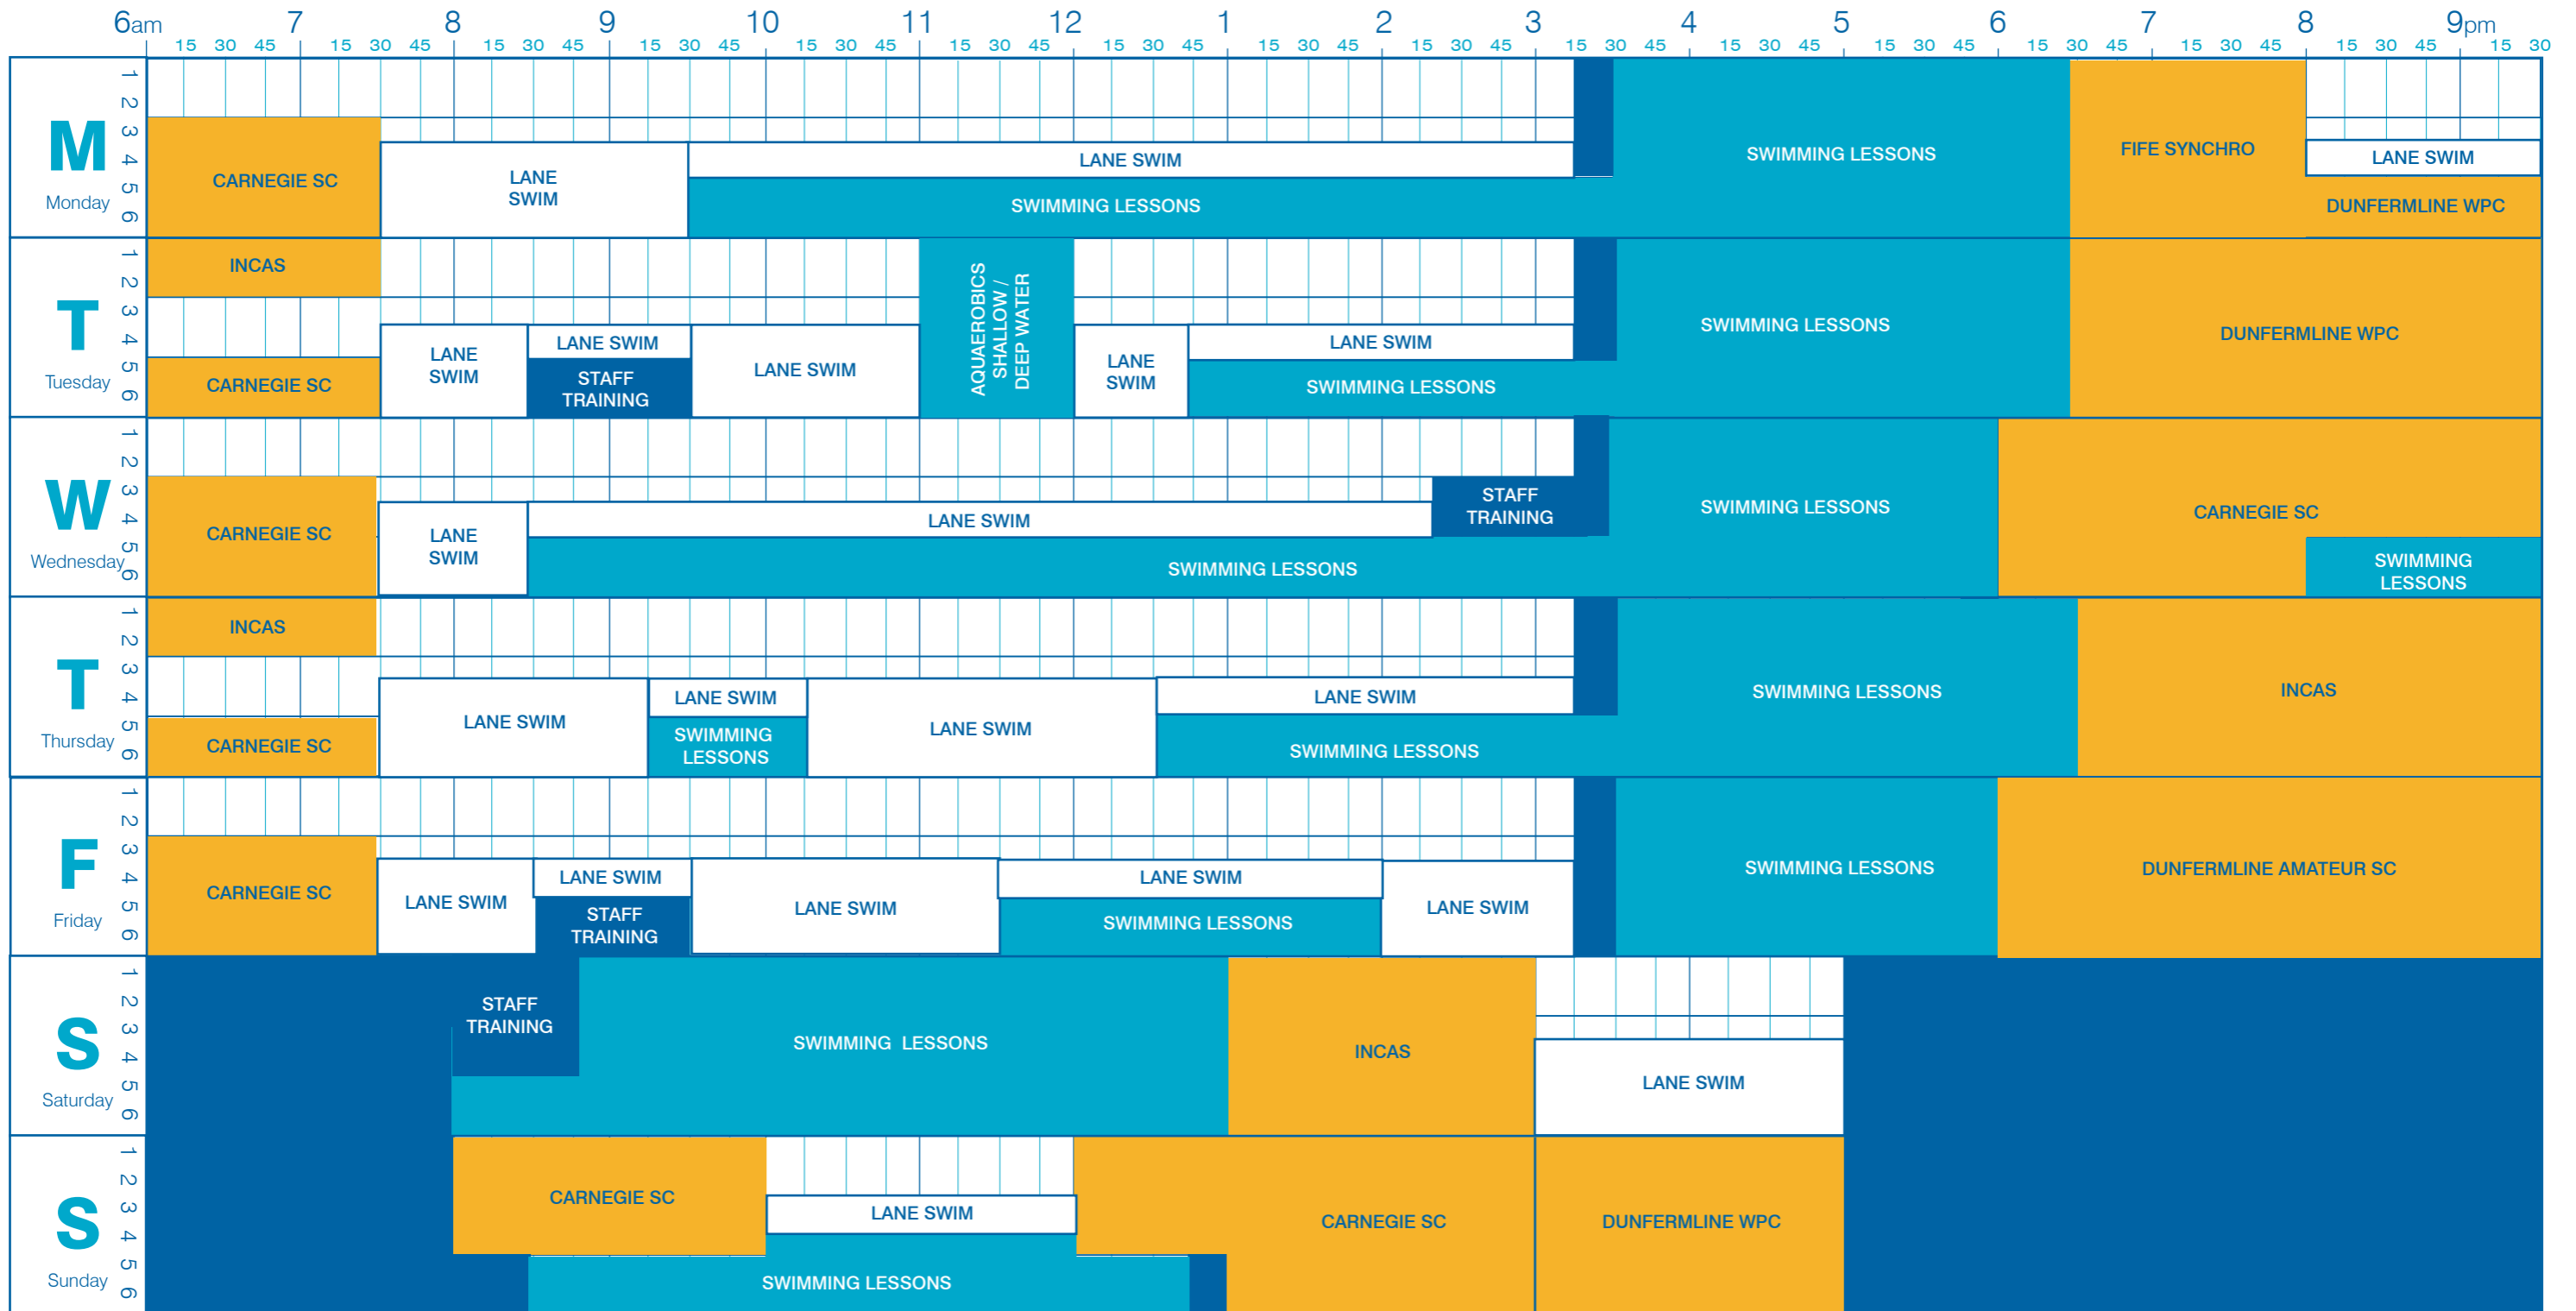

Public Swimming Bookable Course Private / Club Booking Pool Closed to Public

Admission Policy:

Children under 8 years must be accompanied by an adult (16 years) IN THE SAME WATER!

Parent/Child Ratios: 1 Adult: 2 Children (under 5 years) / 1 Adult: 3 Children (5 - 7 years)

Please note: Lane 1 with easy access stairs

Carnegie Leisure Centre

Pilmuir Street, Dunfermline, KY12 0QE

Tel 01383 602304 Email CarnegieLC@fifeleisure.org.uk

Childrens Pool Timetable

October School Holidays

	6am	7	8	9	10	11	12	1	2	3	4	5	6	7	8	9pm	
	15	30	45	15	30	45	15	30	45	15	30	45	15	30	45	15	30
M Monday	Pool Closed to Public																
T Tuesday																	
W Wednesday																	
T Thursday																	
F Friday																	
S Saturday	OCTOTOTS			Public Swimming										Pool Closed to Public			
S Sunday	OCTOTOTS			Public Swimming										Pool Closed to Public			

Admission Policy:

Children under 8 years must be accompanied by an adult (16 years) IN THE SAME WATER!
Parent/Child Ratios: 1 Adult: 2 Children (under 5 years) / 1 Adult: 3 Children (5 - 7 years)

Carnegie Leisure Centre