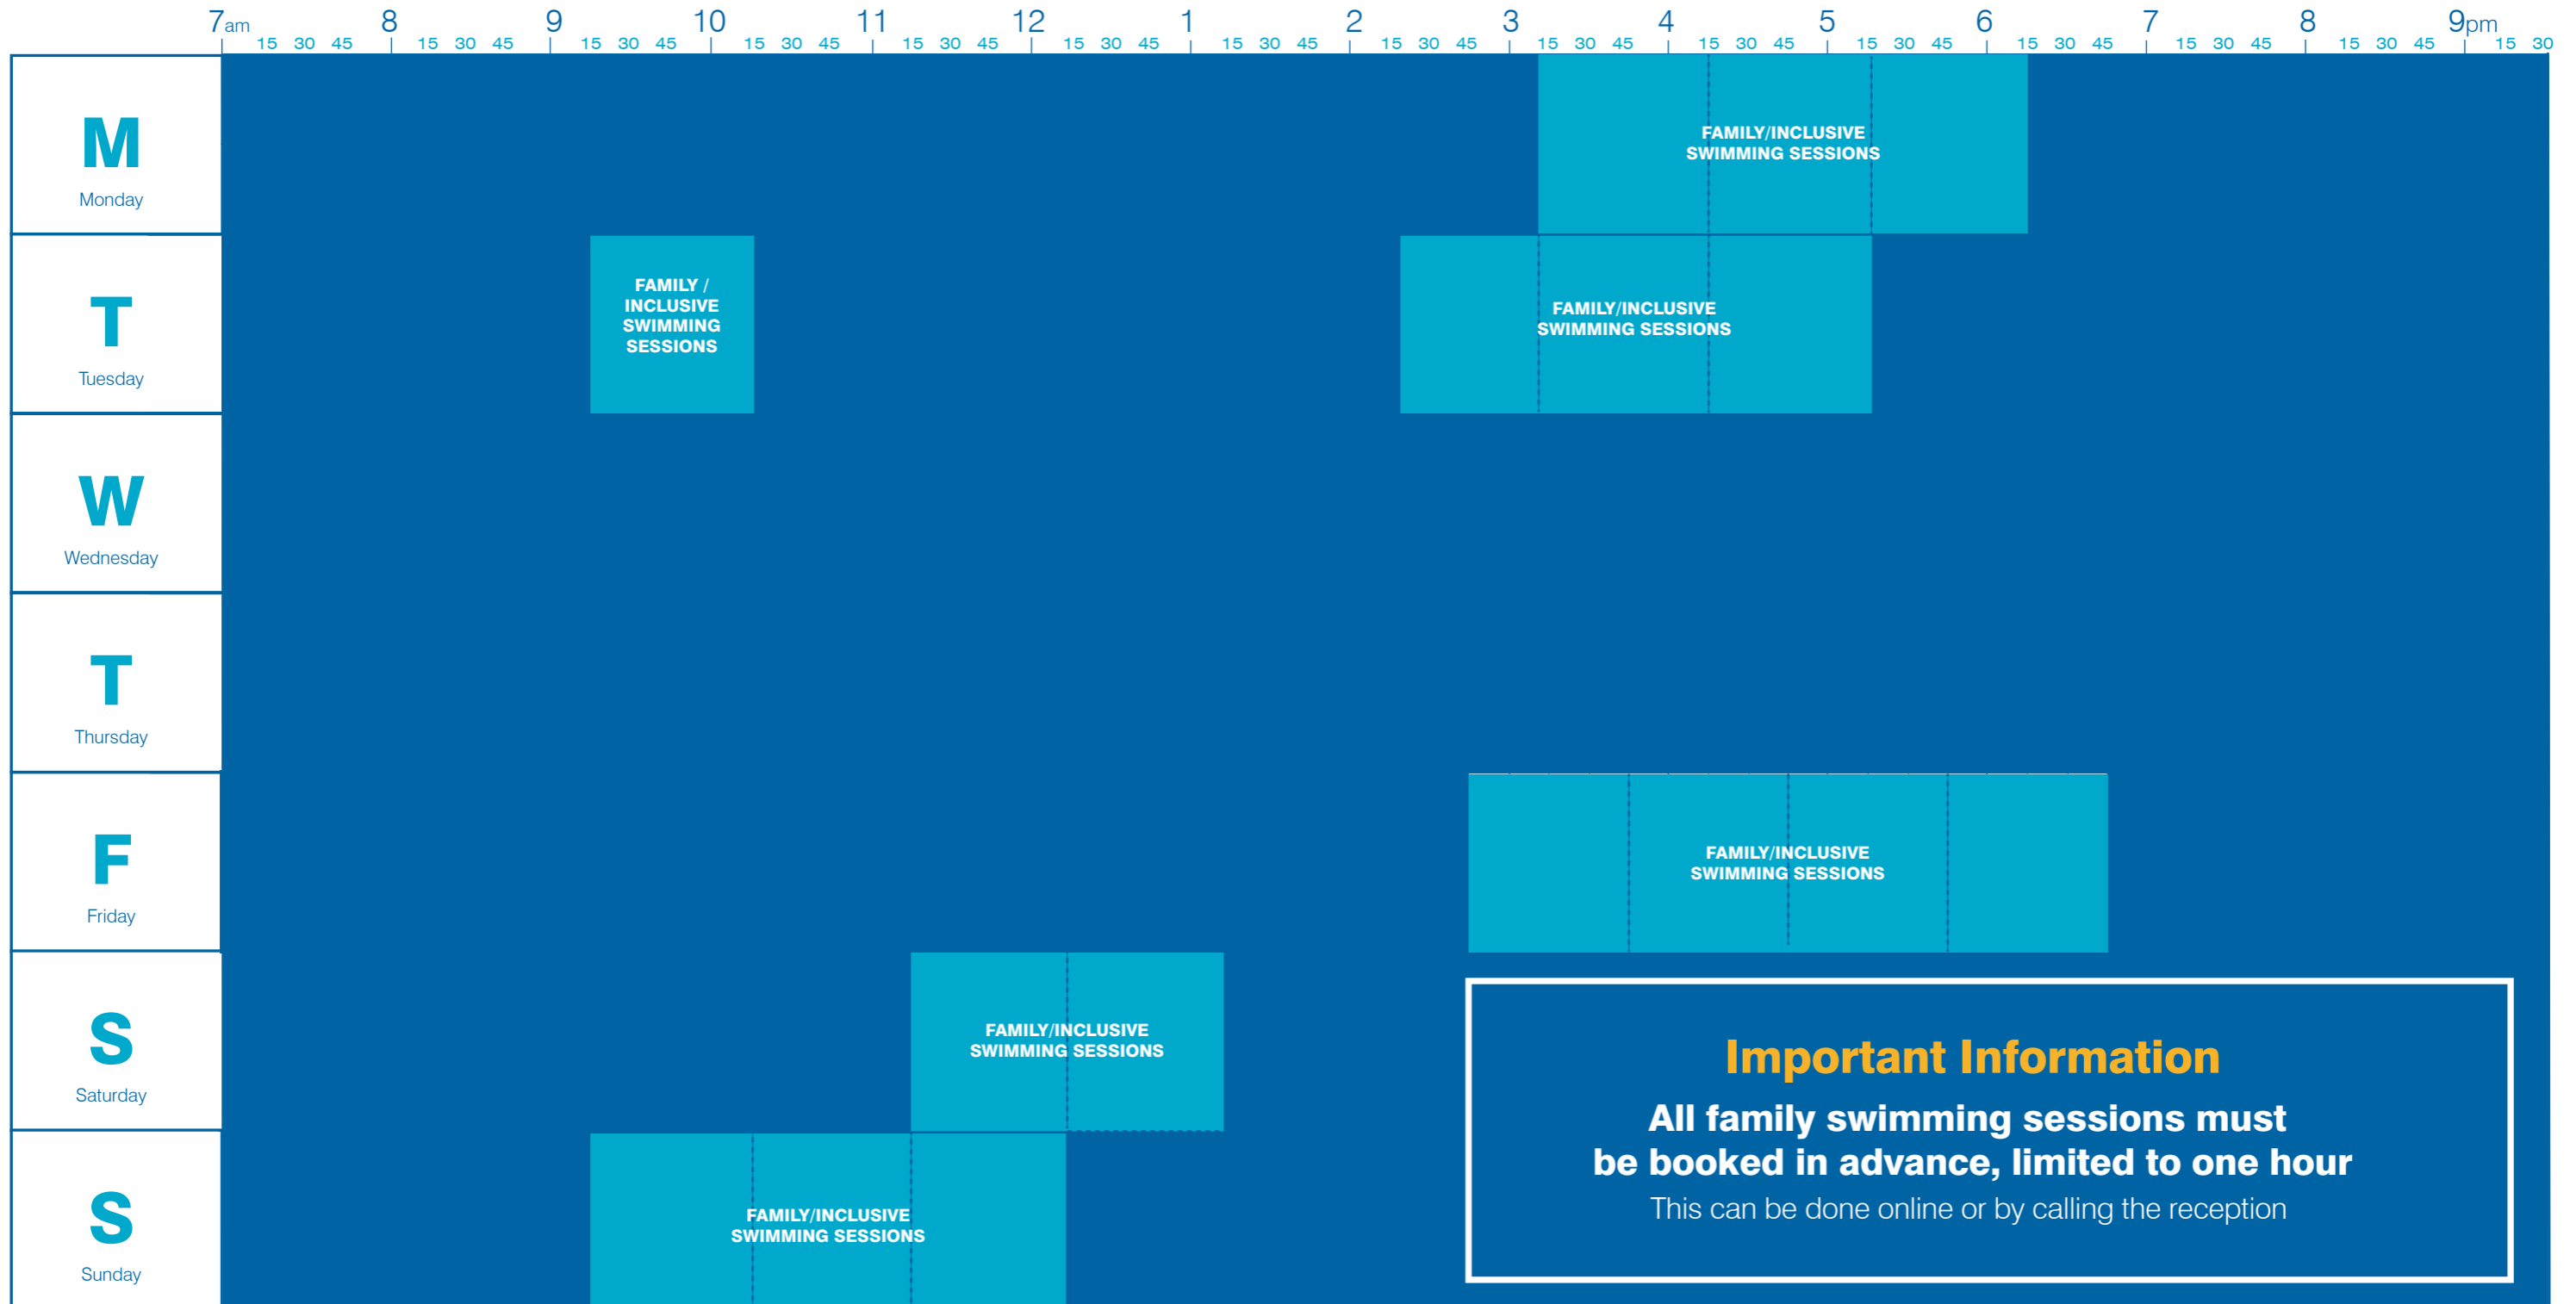

Important Information
All public swimming sessions must be booked in advance
This can be done online or by calling the reception

Admission Policy:

Children under 8 years must be accompanied by an adult (16 years) IN THE SAME WATER!
Parent/Child Ratios: 1 Adult: 2 Children (under 5 years) / 1 Adult: 3 Children (5 - 7 years)
Family/Inclusive Swimming Sessions - Must be same household family bubble of 6 max, 1 hour sessions and follow current COVID-19 restrictions.
 Visit us online or contact centre for further information

Toddler Pool Timetable

Public Swimming Bookable Session Club Booking Pool Closed to Public

Important Information
All family swimming sessions must be booked in advance, limited to one hour
This can be done online or by calling the reception

Admission Policy:

Children under 8 years must be accompanied by an adult (16 years) IN THE SAME WATER!

Parent/Child Ratios: 1 Adult: 2 Children (under 5 years) / 1 Adult: 3 Children (5 - 7 years)

Family/Inclusive Swimming Sessions - Must be same household family bubble of 6 max, 1 hour sessions and follow current COVID-19 restrictions.