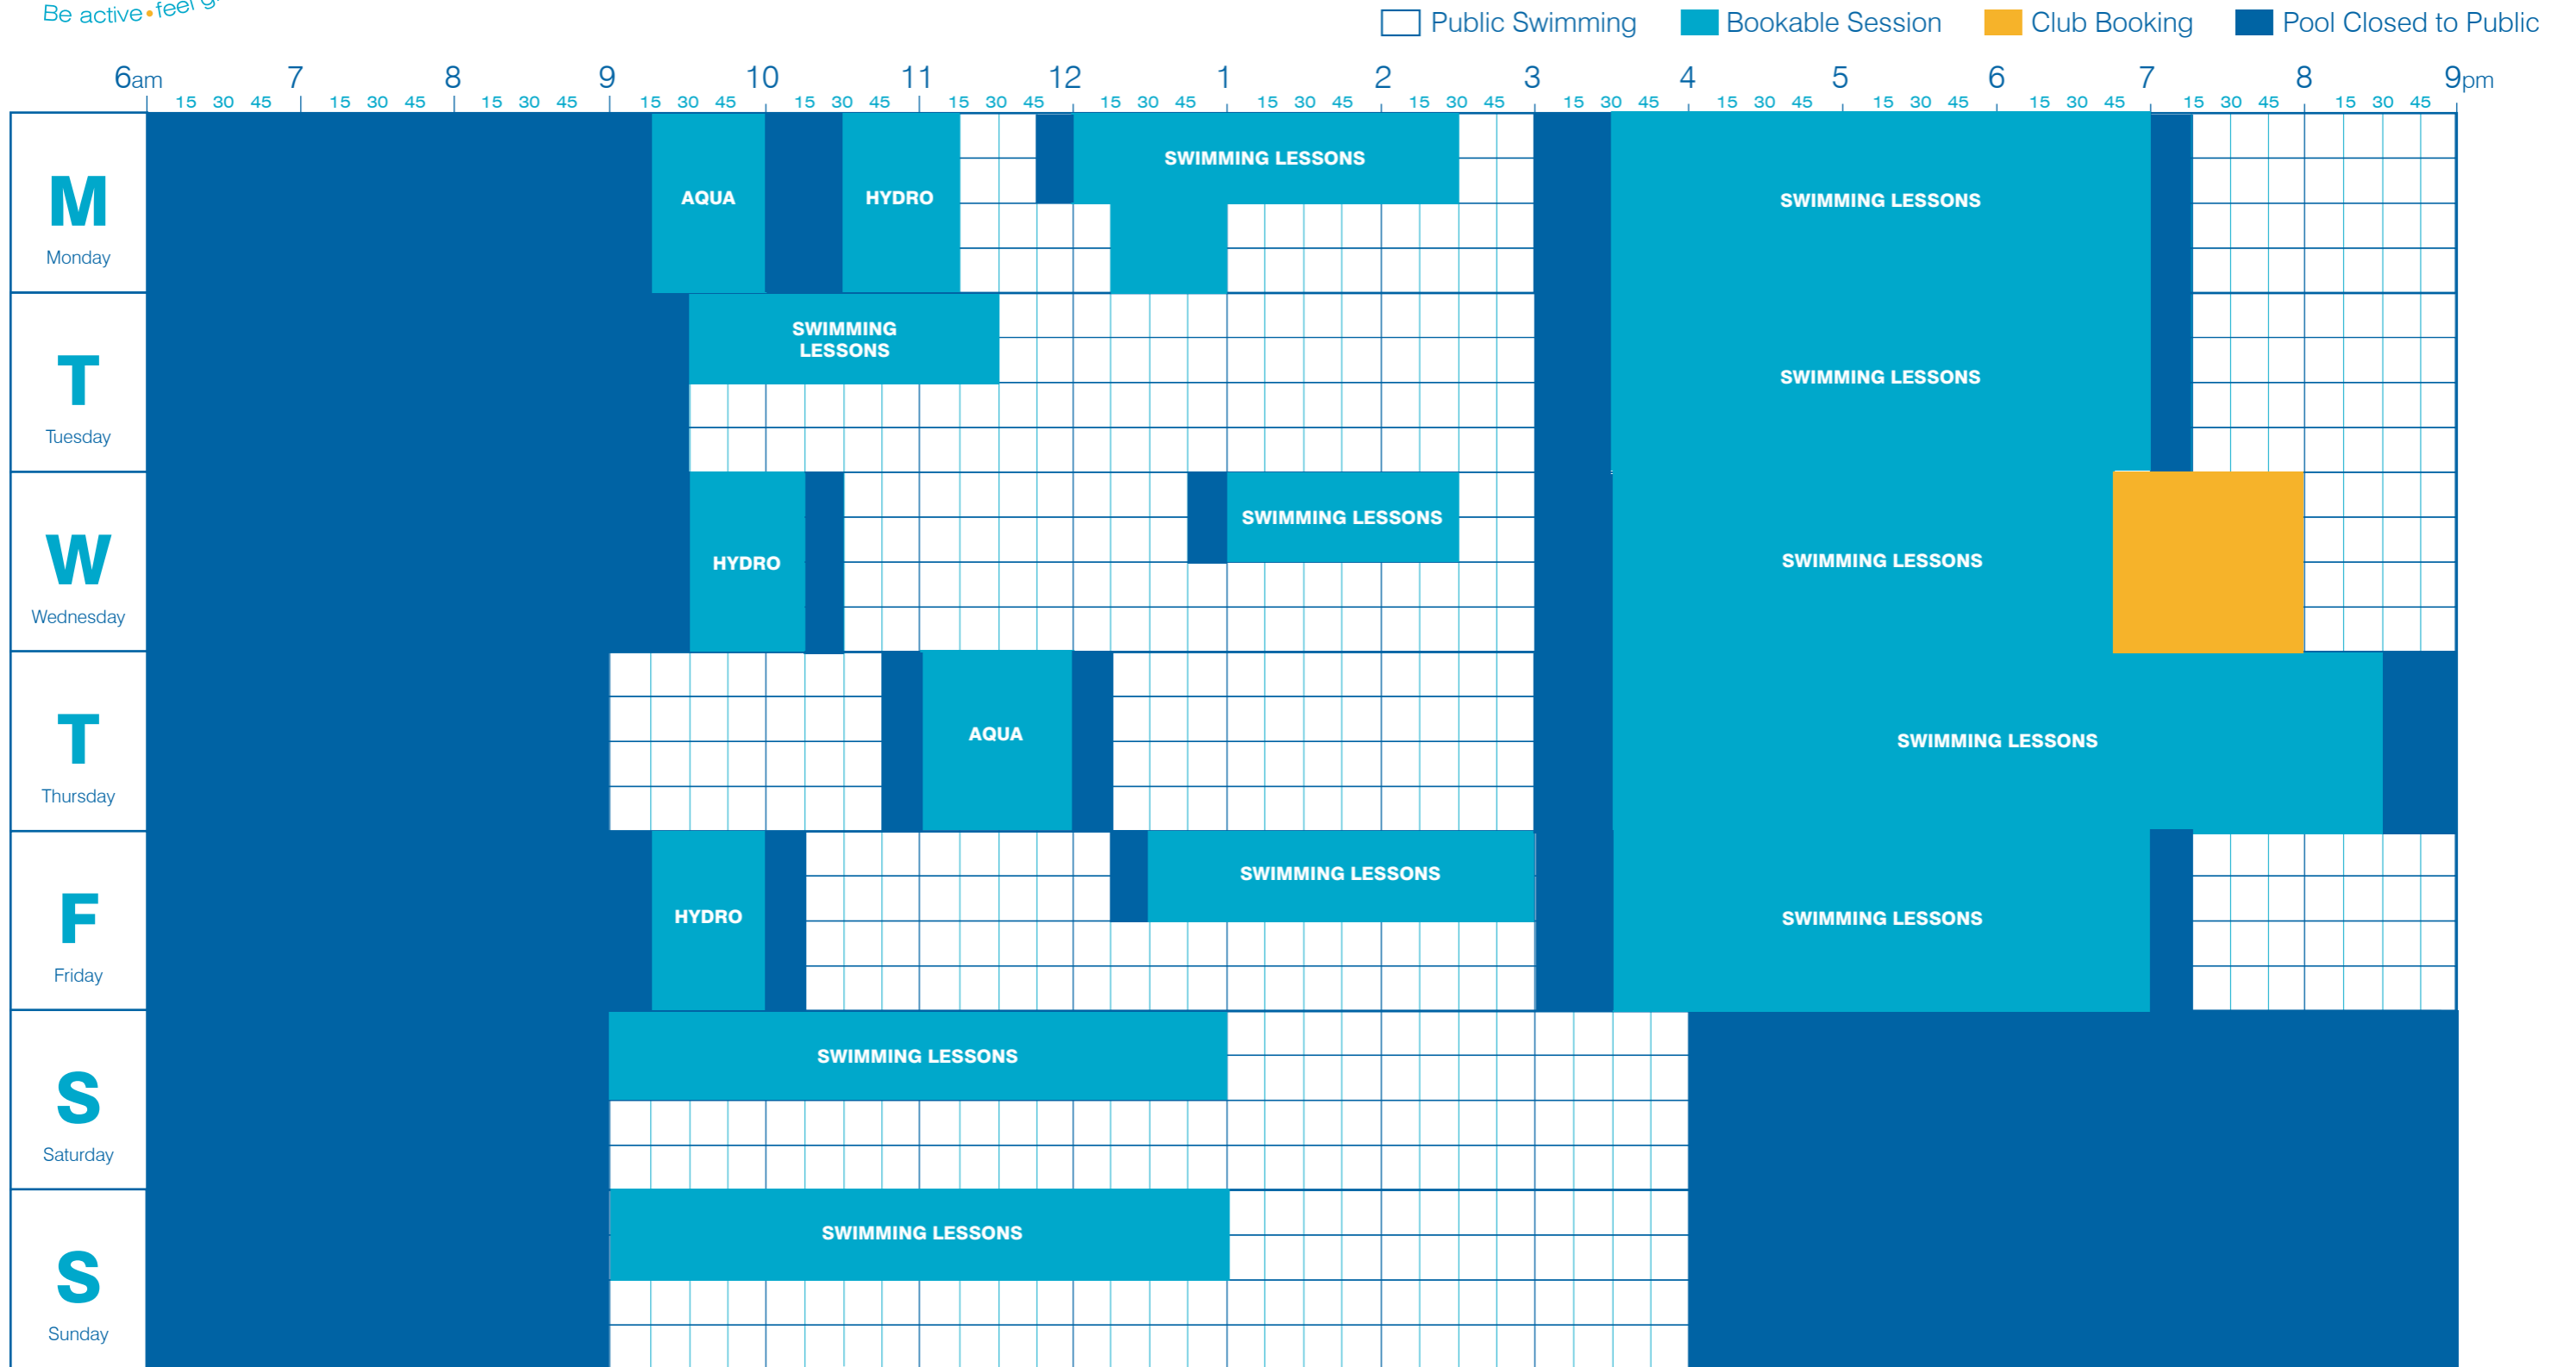

Admission Policy:

Children under 8 years must be accompanied by an adult (16 years) IN THE SAME WATER!

Parent/Child Ratios: 1 Adult: 2 Children (under 5 years) / 1 Adult: 3 Children (5 - 7 years)

Michael Woods Sports & Leisure Centre

Viewfield, Glenrothes, KY6 2RD

Tel 01592 583305 Email MichaelWoodsLC@fifeleisure.org.uk

Training Pool Timetable

October School Holidays

Admission Policy:

Children under 8 years must be accompanied by an adult (16 years) IN THE SAME WATER!

Parent/Child Ratios: 1 Adult: 2 Children (under 5 years) / 1 Adult: 3 Children (5 - 7 years)

Michael Woods Sports & Leisure Centre

Viewfield, Glenrothes, KY6 2RD

Tel 01592 583305 Email MichaelWoodsLC@fifeleisure.org.uk