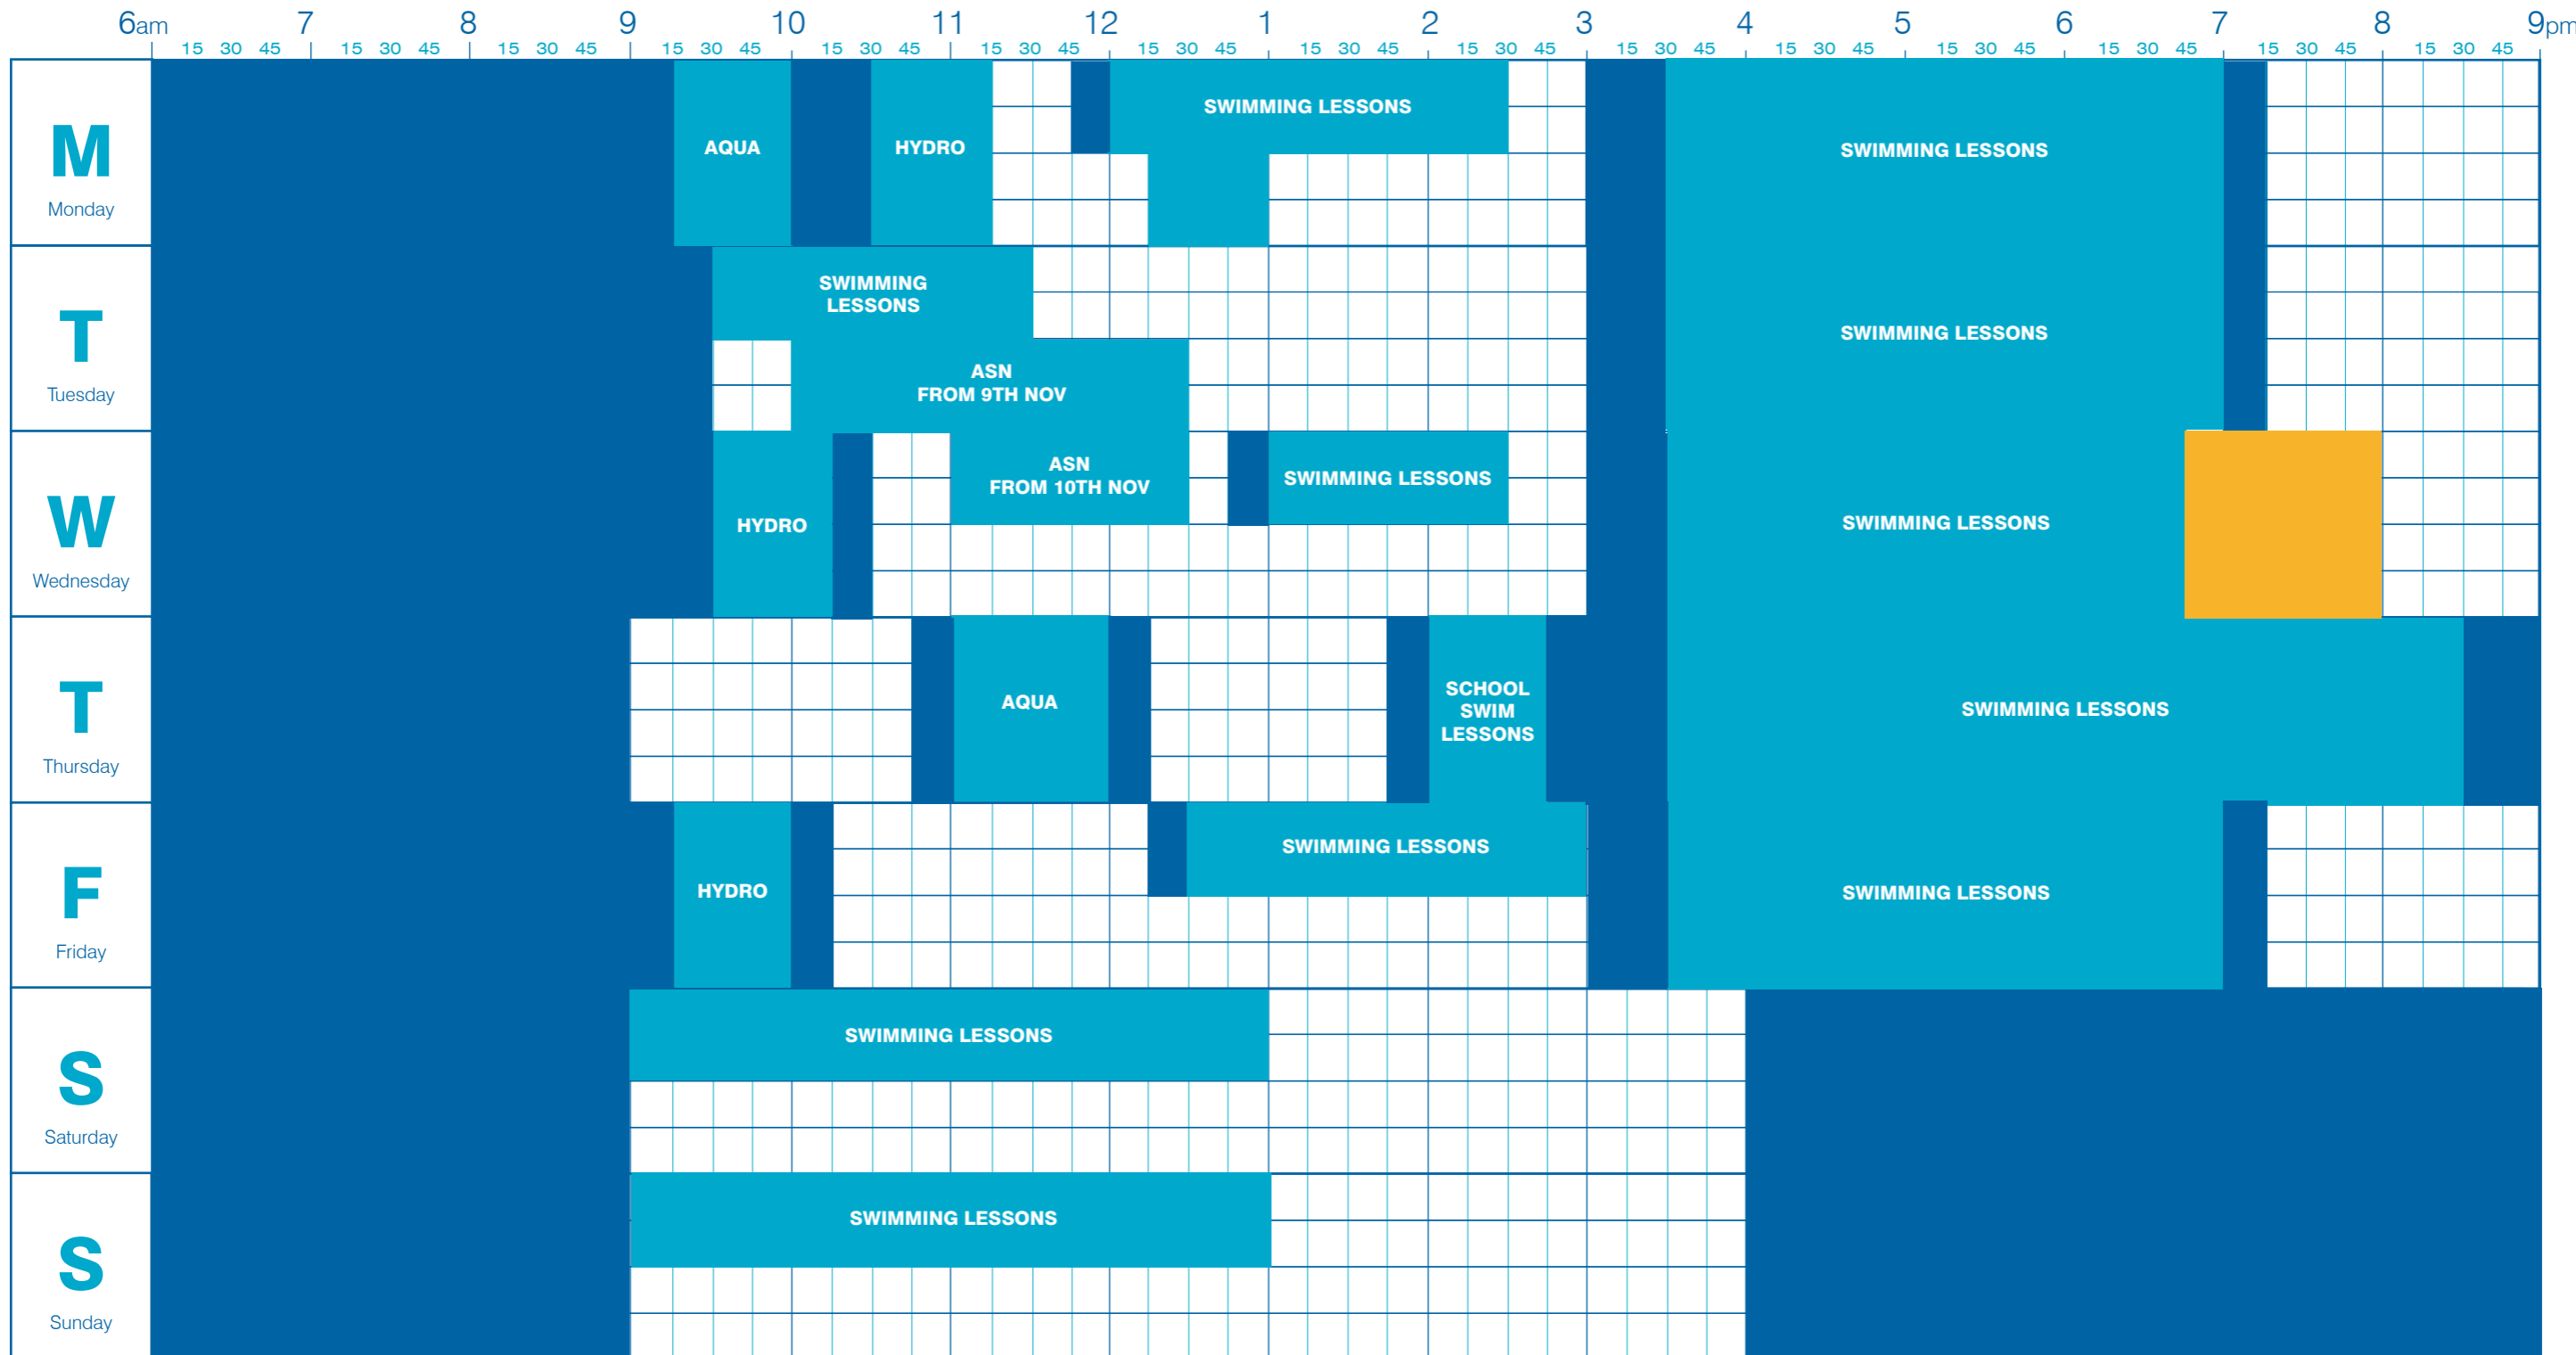

Public Swimming Bookable Session Club Booking Pool Closed to Public

Admission Policy:

Children under 8 years must be accompanied by an adult (16 years) IN THE SAME WATER!

Parent/Child Ratios: 1 Adult: 2 Children (under 5 years) / 1 Adult: 3 Children (5 - 7 years)

Michael Woods Sports & Leisure Centre

Viewfield, Glenrothes, KY6 2RD

Tel 01592 583305 Email MichaelWoodsLC@fifeleisure.org.uk