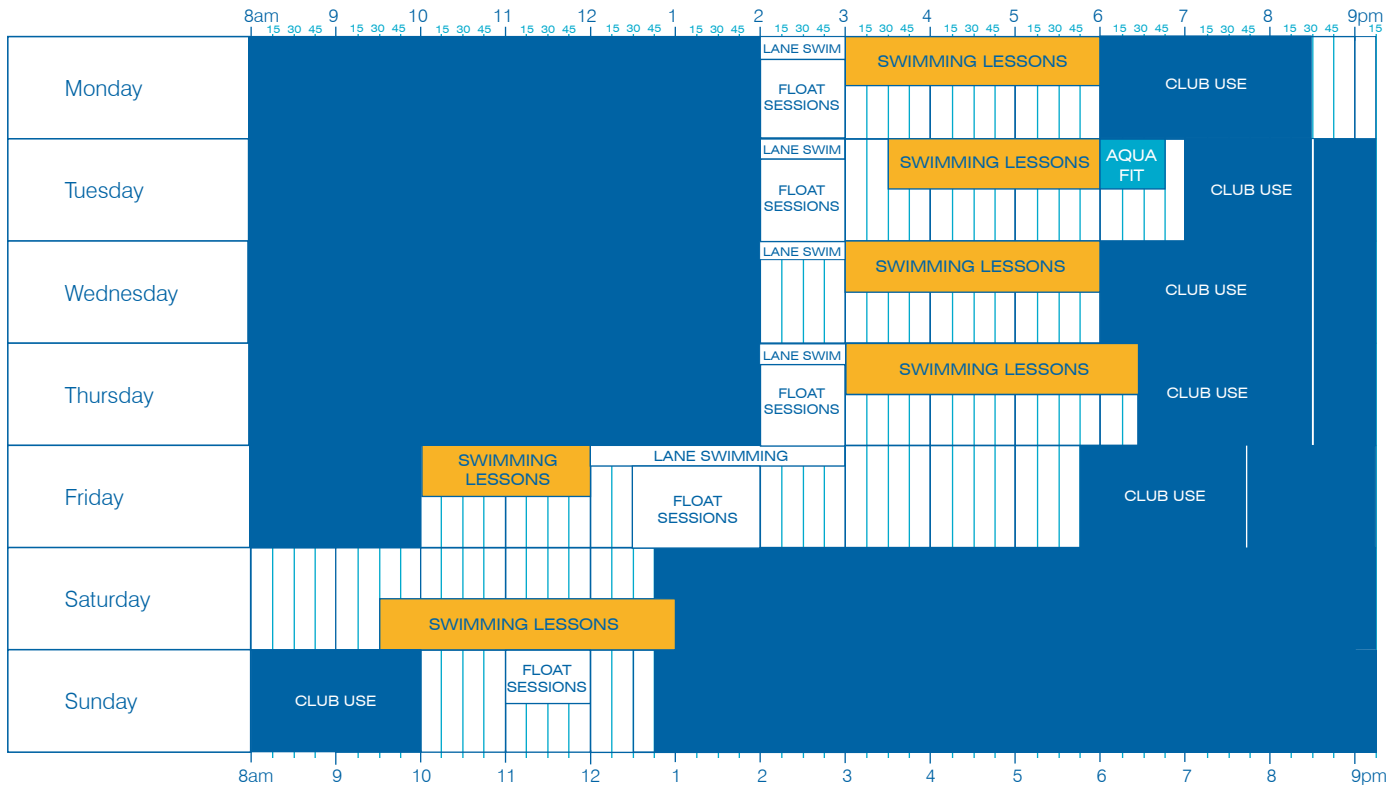

Swimming Pool Timetable

(Non term time - During school holidays)

Admission policy:

Parent/Child Ratios

1 Adult : 3 Children (5 - 7 years)

Public Swimming Bookable Session Swimming Lessons Pool Closed

Please note: Restrictions may apply however public swimming will always be available at the above times

Bowhill Swimming Pool
Station Road, Cardenden, Fife, KY5 0BW
Email BowhillSP@fifeleisure.org.uk
Telephone 01592 583304