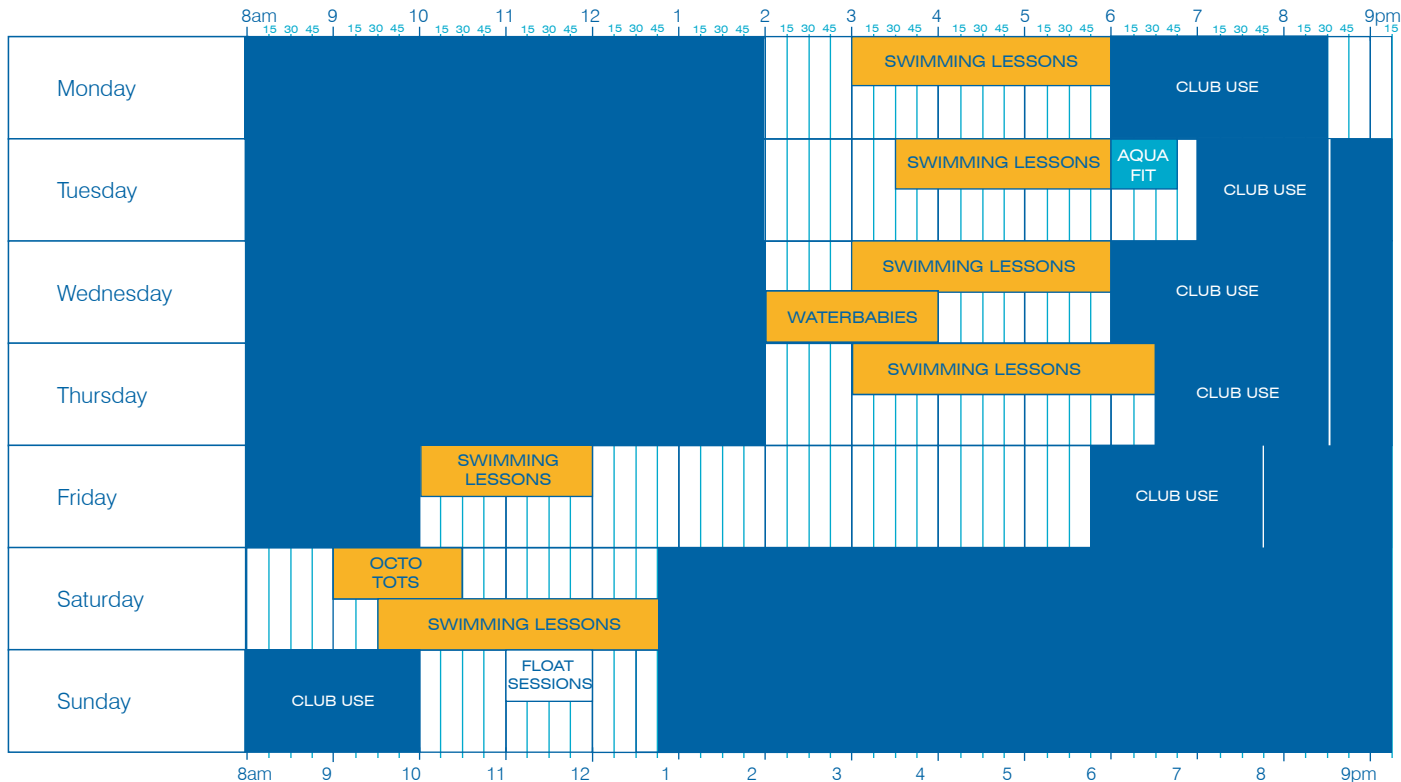

Swimming Pool Timetable

(During school term time)

Admission policy:

Parent/Child Ratios

1 Adult : 3 Children (5 - 7 years)

☐ Public Swimming
☐ Bookable Session
☐ Swimming Lessons
☐ Pool Closed

Please note: Restrictions may apply however public swimming will always be available at the above times

Bowhill Swimming Pool

Station Road, Cardenden, Fife, KY5 0BW

Email BowhillSP@fifeleisure.org.uk

Telephone 01592 583304