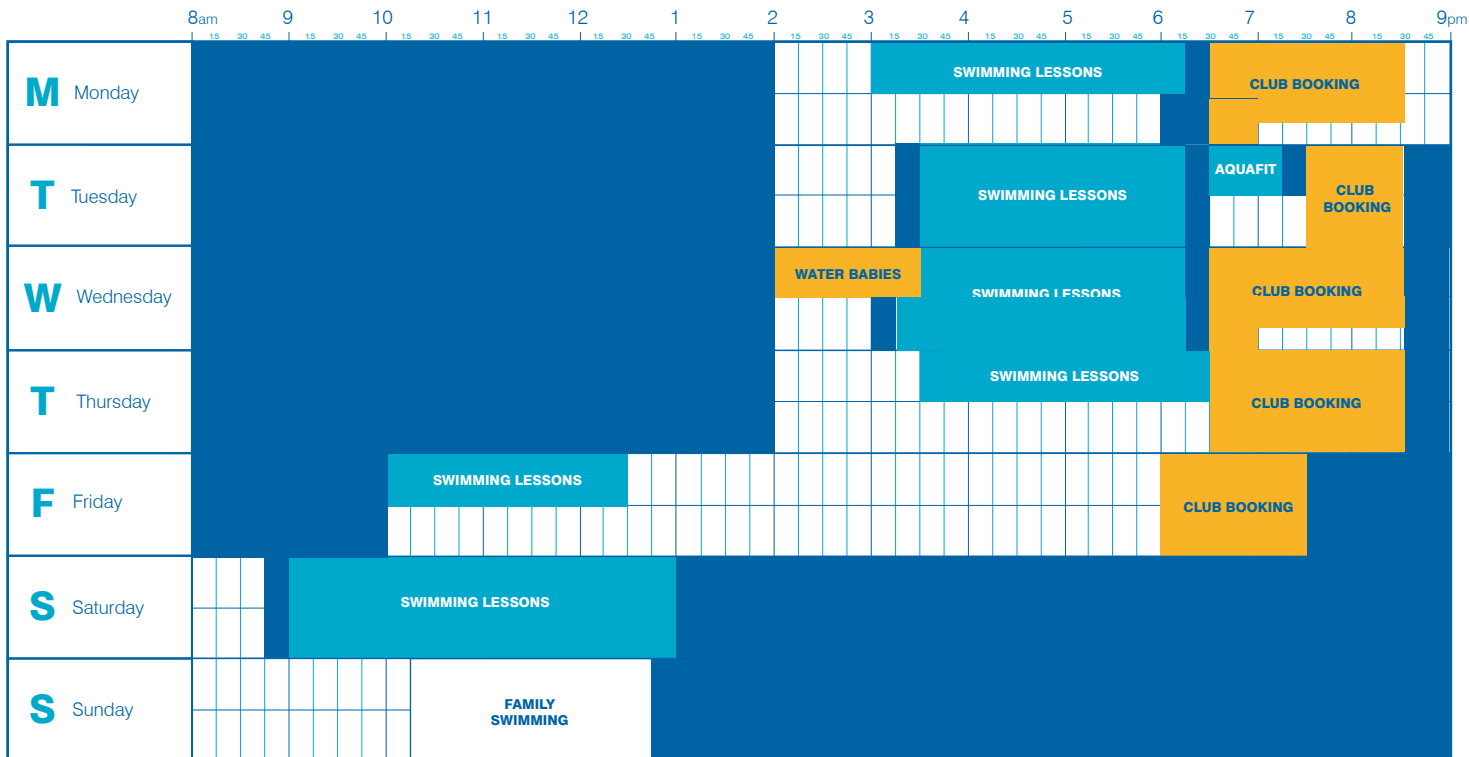

Pool Timetable

From Friday 14th January

Public Swimming Bookable Session Club Booking Pool Closed to Public

Admission Policy:

Children under 8 years must be accompanied by an adult (16 years) IN THE SAME WATER!
Parent/Child Ratios: 1 Adult: 2 Children (under 5 years) / 1 Adult: 3 Children (5 - 7 years)