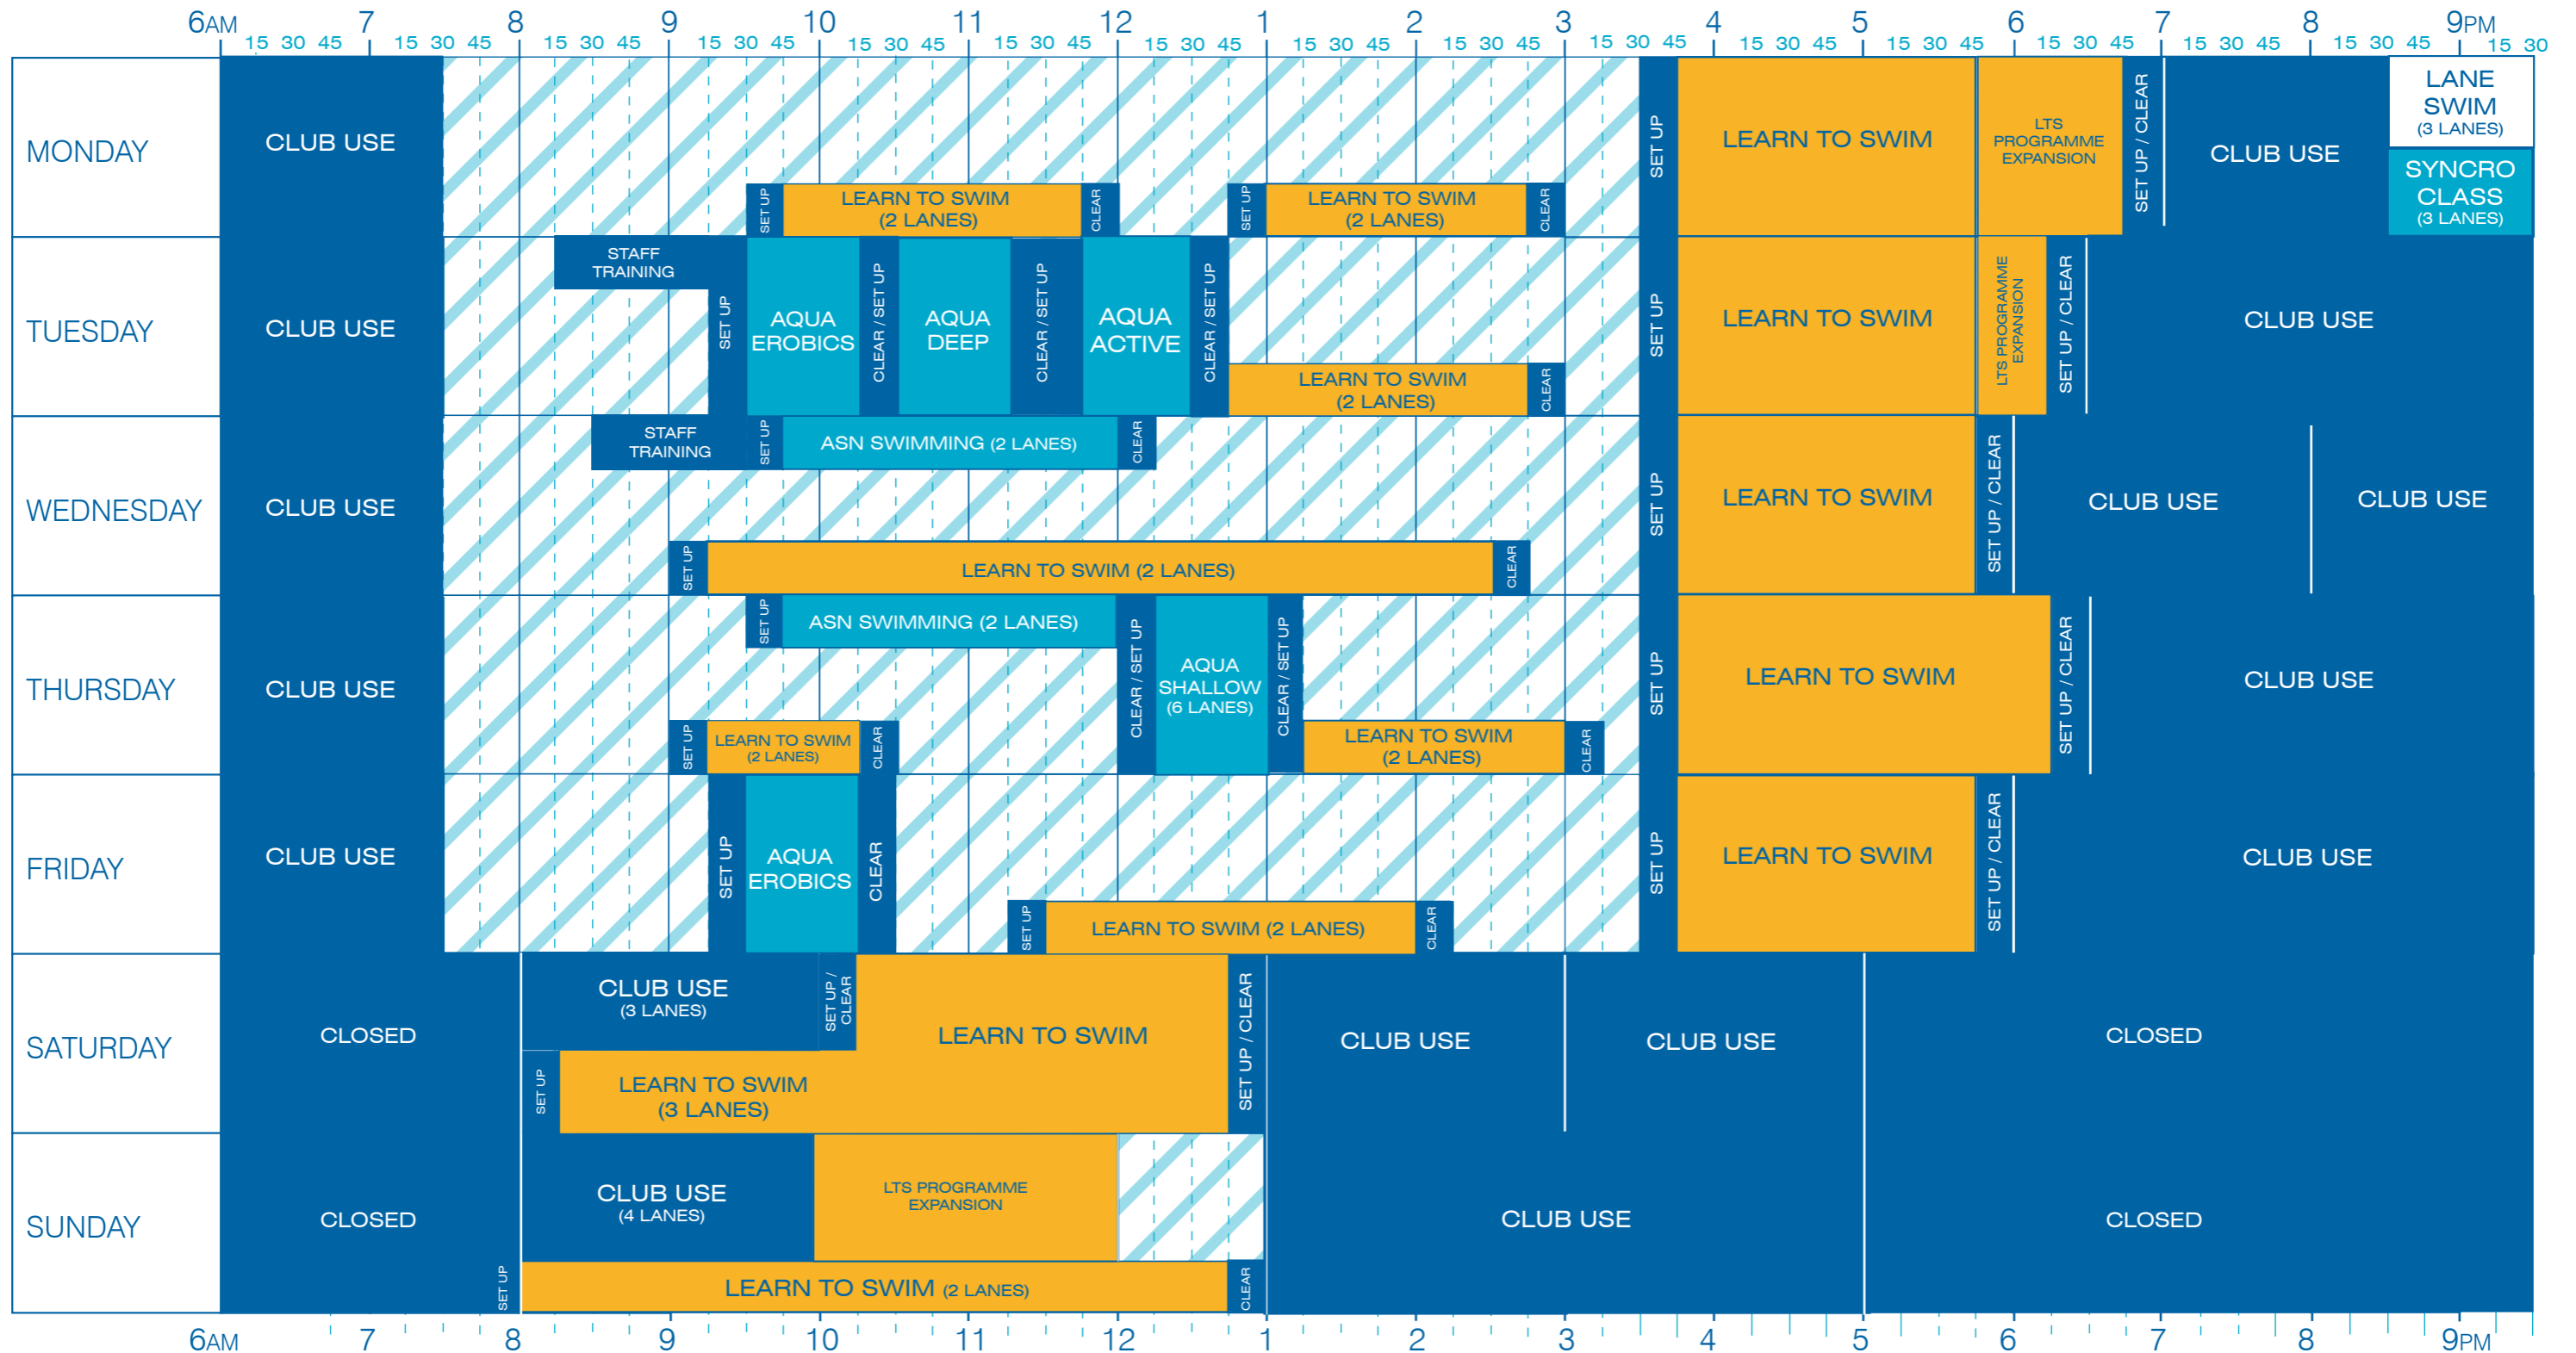

Swimming Pool Timetable

Training Pool

- Public Swimming
- Bookable Session
- Available for private hire
- Swimming Lessons
- Pool Closed to Public

Admission Policy:
Children under 8 years must be accompanied by an adult (16 years) IN THE SAME WATER!
Parent/Child Ratios: 1 Adult: 2 Children (under 5 years) / 1 Adult: 3 Children (5 - 7 years)

Carnegie Leisure Centre
Pilmuir Street, Dunfermline, KY12 0QE
Telephone 01383 602304 Email CarnegieLC@fifeleisure.org.uk