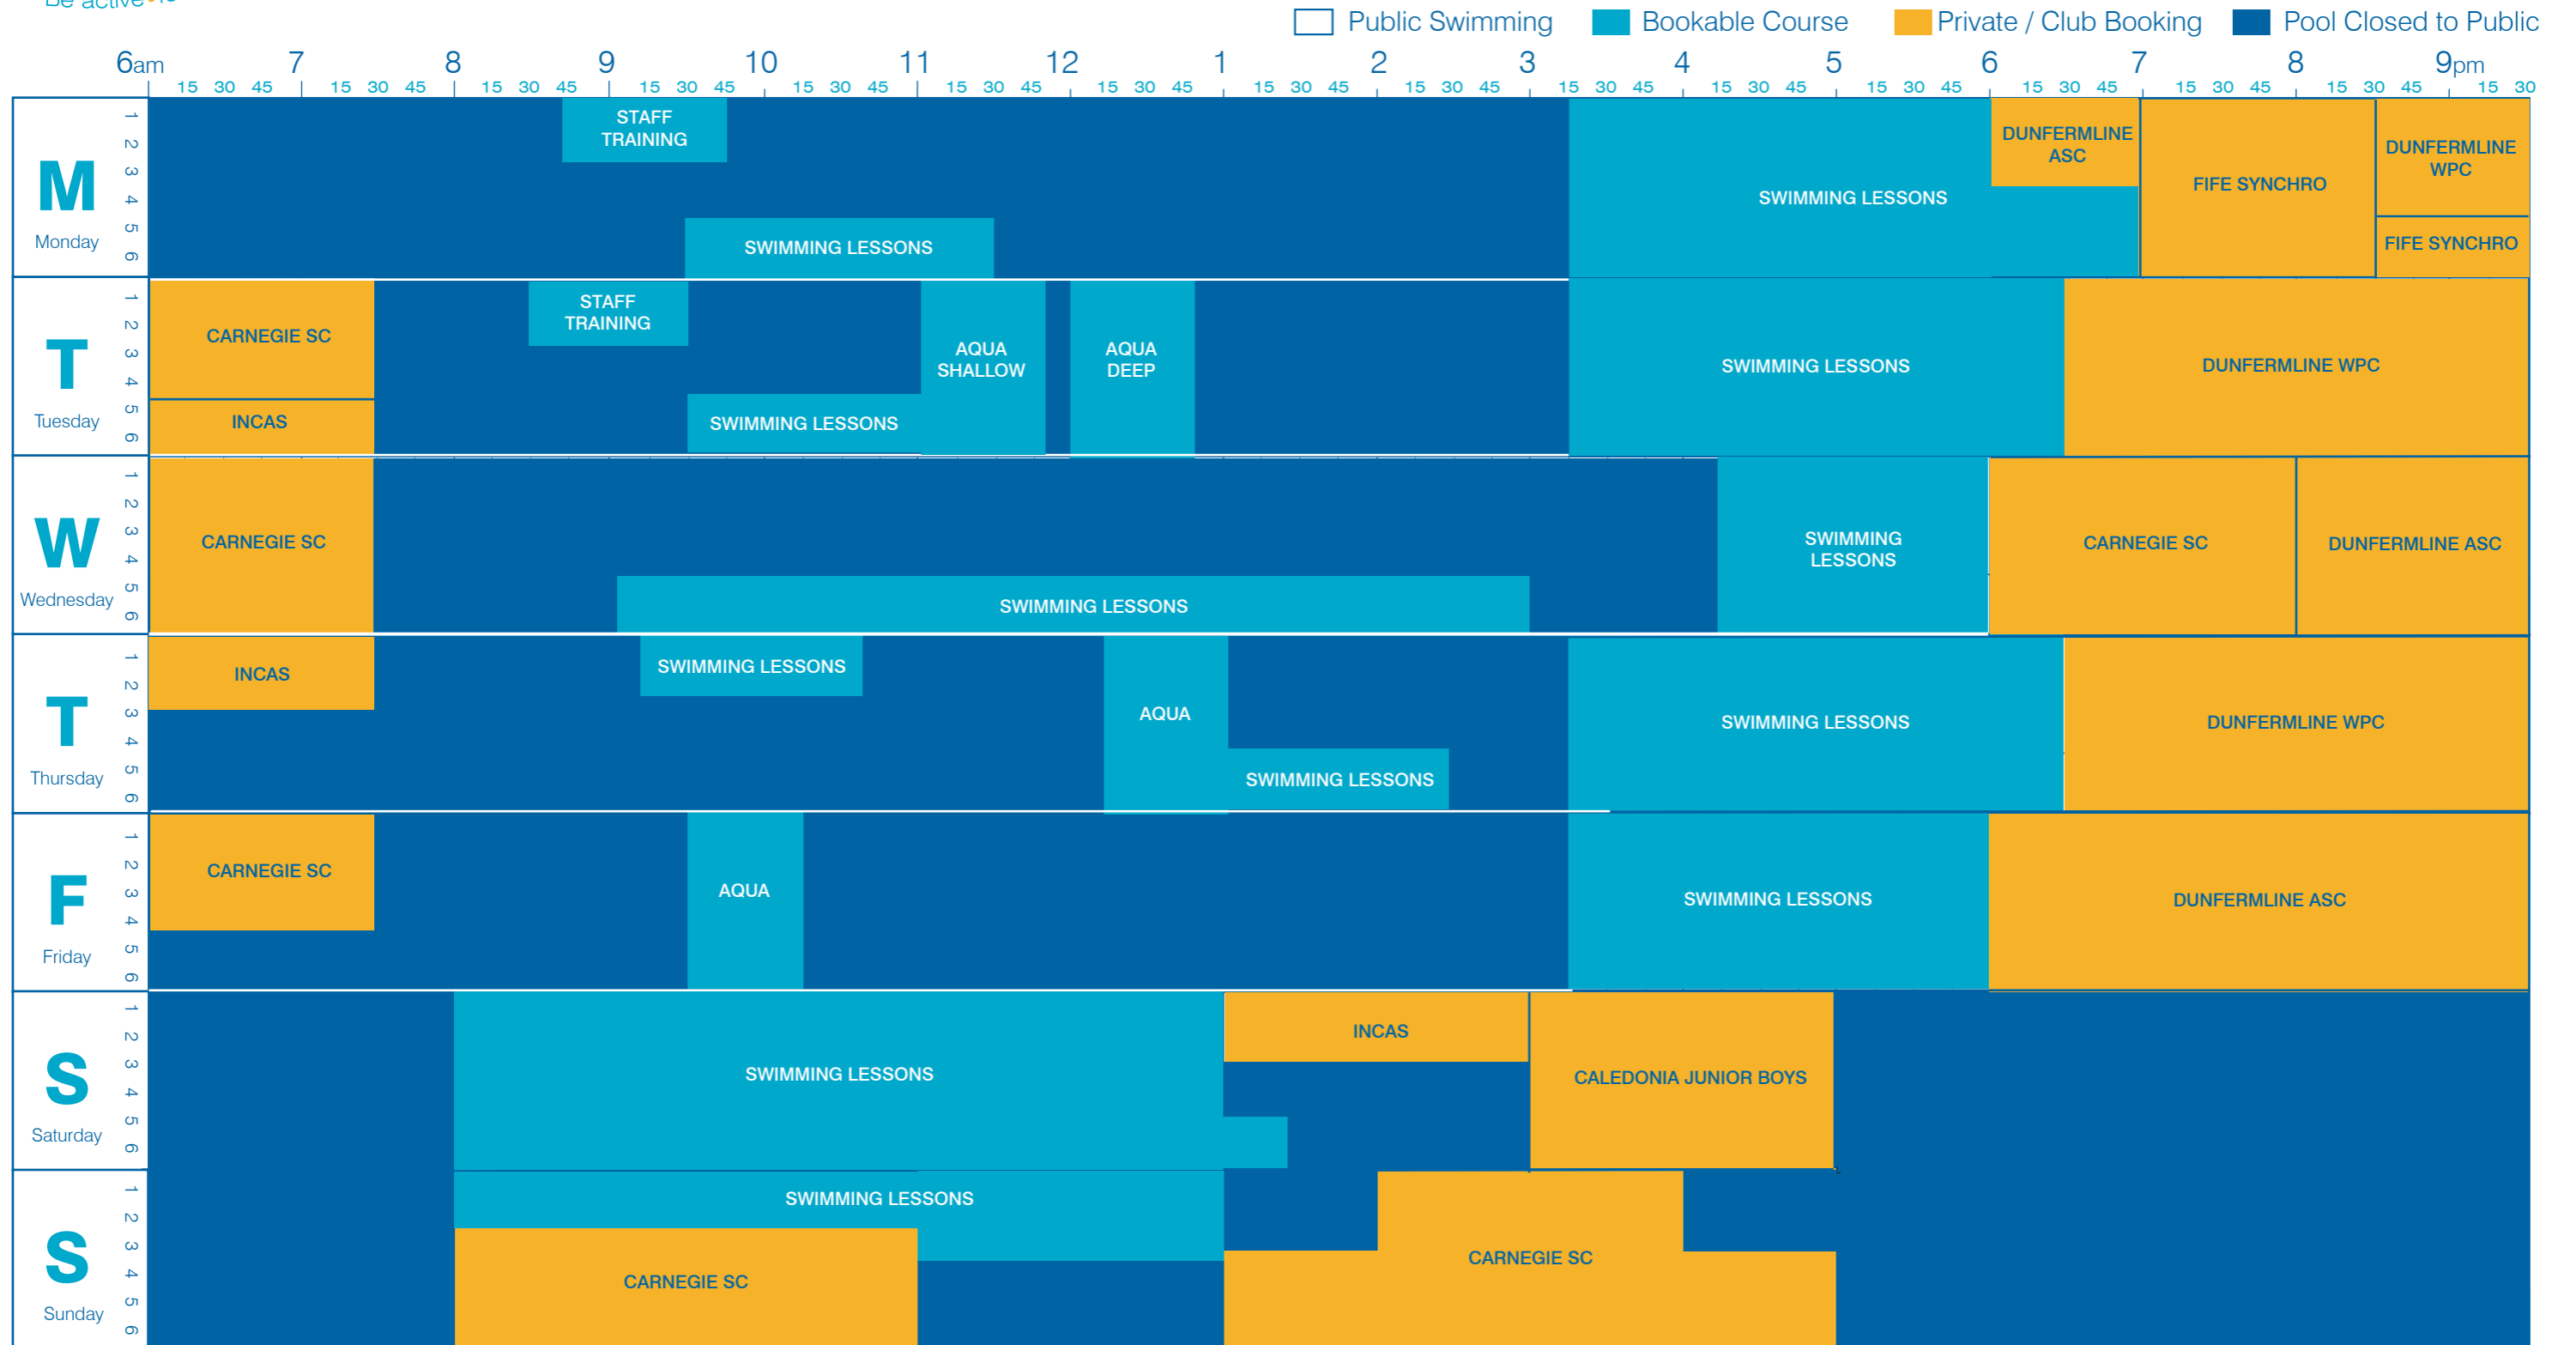

Main Pool Timetable

Public Swimming Bookable Course Private / Club Booking Pool Closed to Public

	6am	7	8	9	10	11	12	1	2	3	4	5	6	7	8	9pm
M Monday	1															
	2															
	3															
	4															
	5															
	6															
T Tuesday	1															
	2															
	3															
	4															
	5															
	6															
W Wednesday	1															
	2															
	3															
	4															
	5															
	6															
T Thursday	1															
	2															
	3															
	4															
	5															
	6															
F Friday	1															
	2															
	3															
	4															
	5															
	6															
S Saturday	1															
	2															
	3															
	4															
	5															
	6															
S Sunday	1															
	2															
	3															
	4															
	5															
	6															

Admission Policy:

Children under 8 years must be accompanied by an adult (16 years) IN THE SAME WATER!

Parent/Child Ratios: 1 Adult: 2 Children (under 5 years) / 1 Adult: 3 Children (5 - 7 years)

Please note: Lane 1 with easy access stairs

Carnegie Leisure Centre

Pilmuir Street, Dunfermline, KY12 0QE

Tel 01383 602304 **Email** CarnegieLC@fifeleisure.org.uk

Training Pool Timetable

Admission Policy:

Children under 8 years must be accompanied by an adult (16 years) IN THE SAME WATER!
Parent/Child Ratios: 1 Adult: 2 Children (under 5 years) / 1 Adult: 3 Children (5 - 7 years)

Admission Policy:

Children under 8 years must be accompanied by an adult (16 years) IN THE SAME WATER!

Parent/Child Ratios: 1 Adult: 2 Children (under 5 years) / 1 Adult: 3 Children (5 - 7 years)

Carnegie Leisure Centre