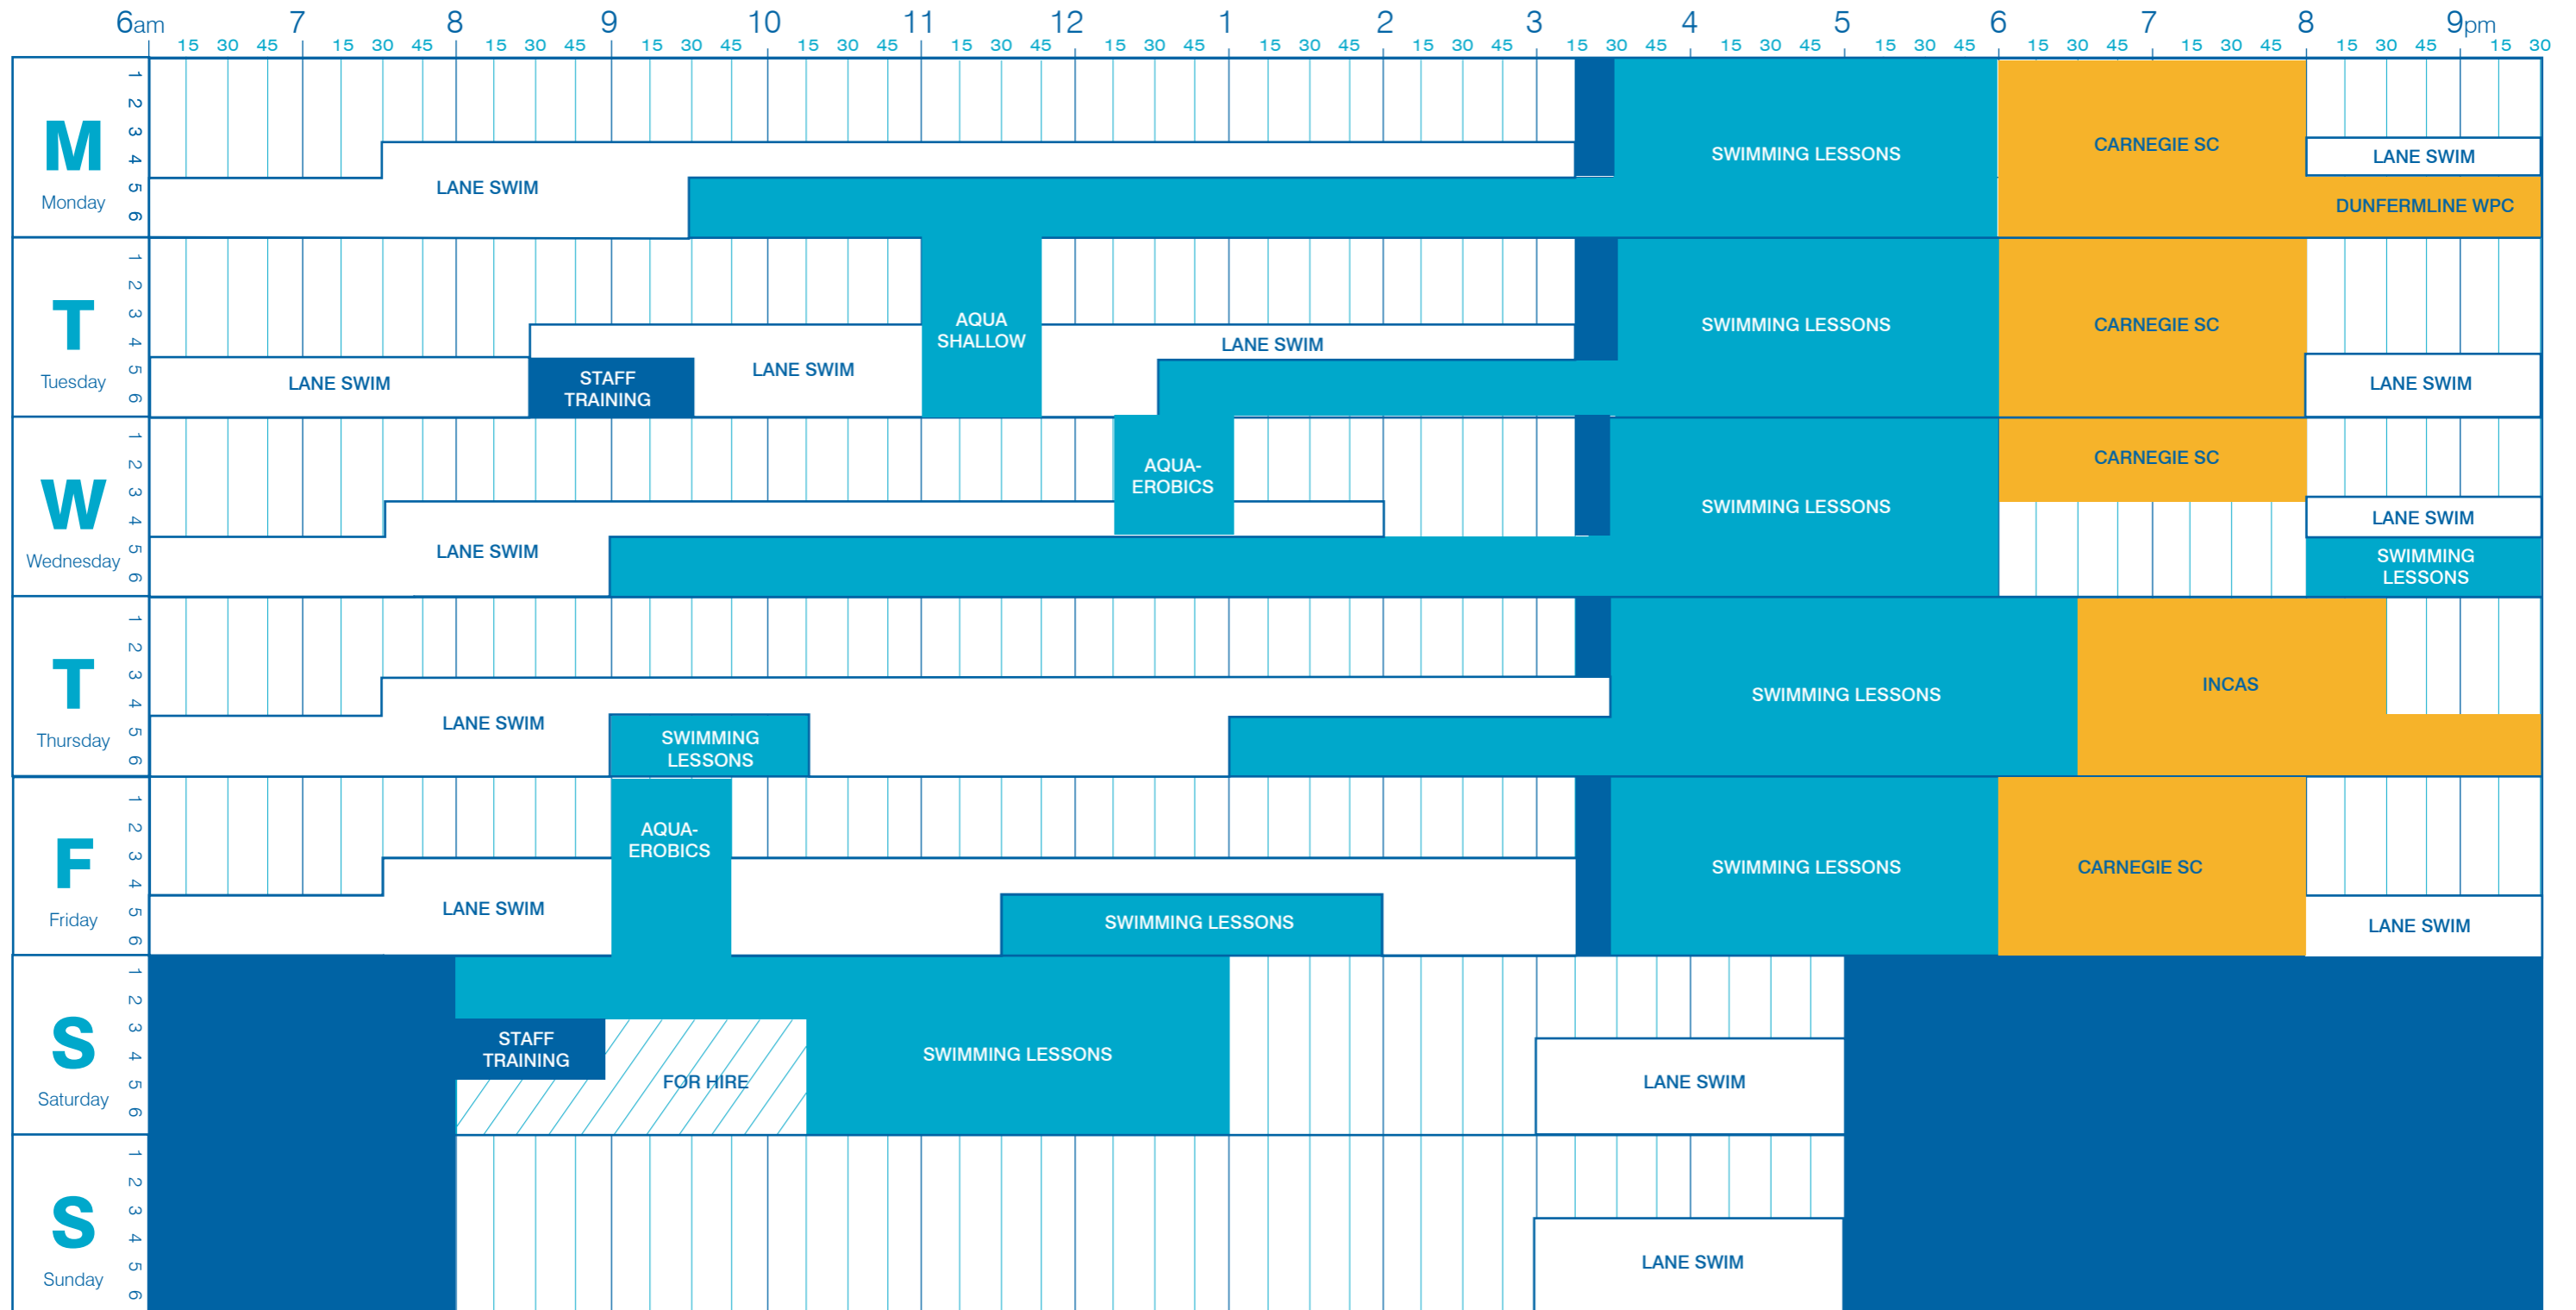

# Main Pool Timetable

Public Swimming Bookable Course Private / Club Booking Pool Closed to Public

**Admission Policy:**

Children under 8 years must be accompanied by an adult (16 years) IN THE SAME WATER!

**Parent/Child Ratios:** 1 Adult: 2 Children (under 5 years) / 1 Adult: 3 Children (5 - 7 years)

Please note: Lane 1 with easy access stairs

**Carnegie Leisure Centre**

Pilmuir Street, Dunfermline, KY12 0QE

**Admission Policy:**

Children under 8 years must be accompanied by an adult (16 years) IN THE SAME WATER!  
Parent/Child Ratios: 1 Adult: 2 Children (under 5 years) / 1 Adult: 3 Children (5 - 7 years)

**Admission Policy:**

Children under 8 years must be accompanied by an adult (16 years) IN THE SAME WATER!

**Parent/Child Ratios:** 1 Adult: 2 Children (under 5 years) / 1 Adult: 3 Children (5 - 7 years)