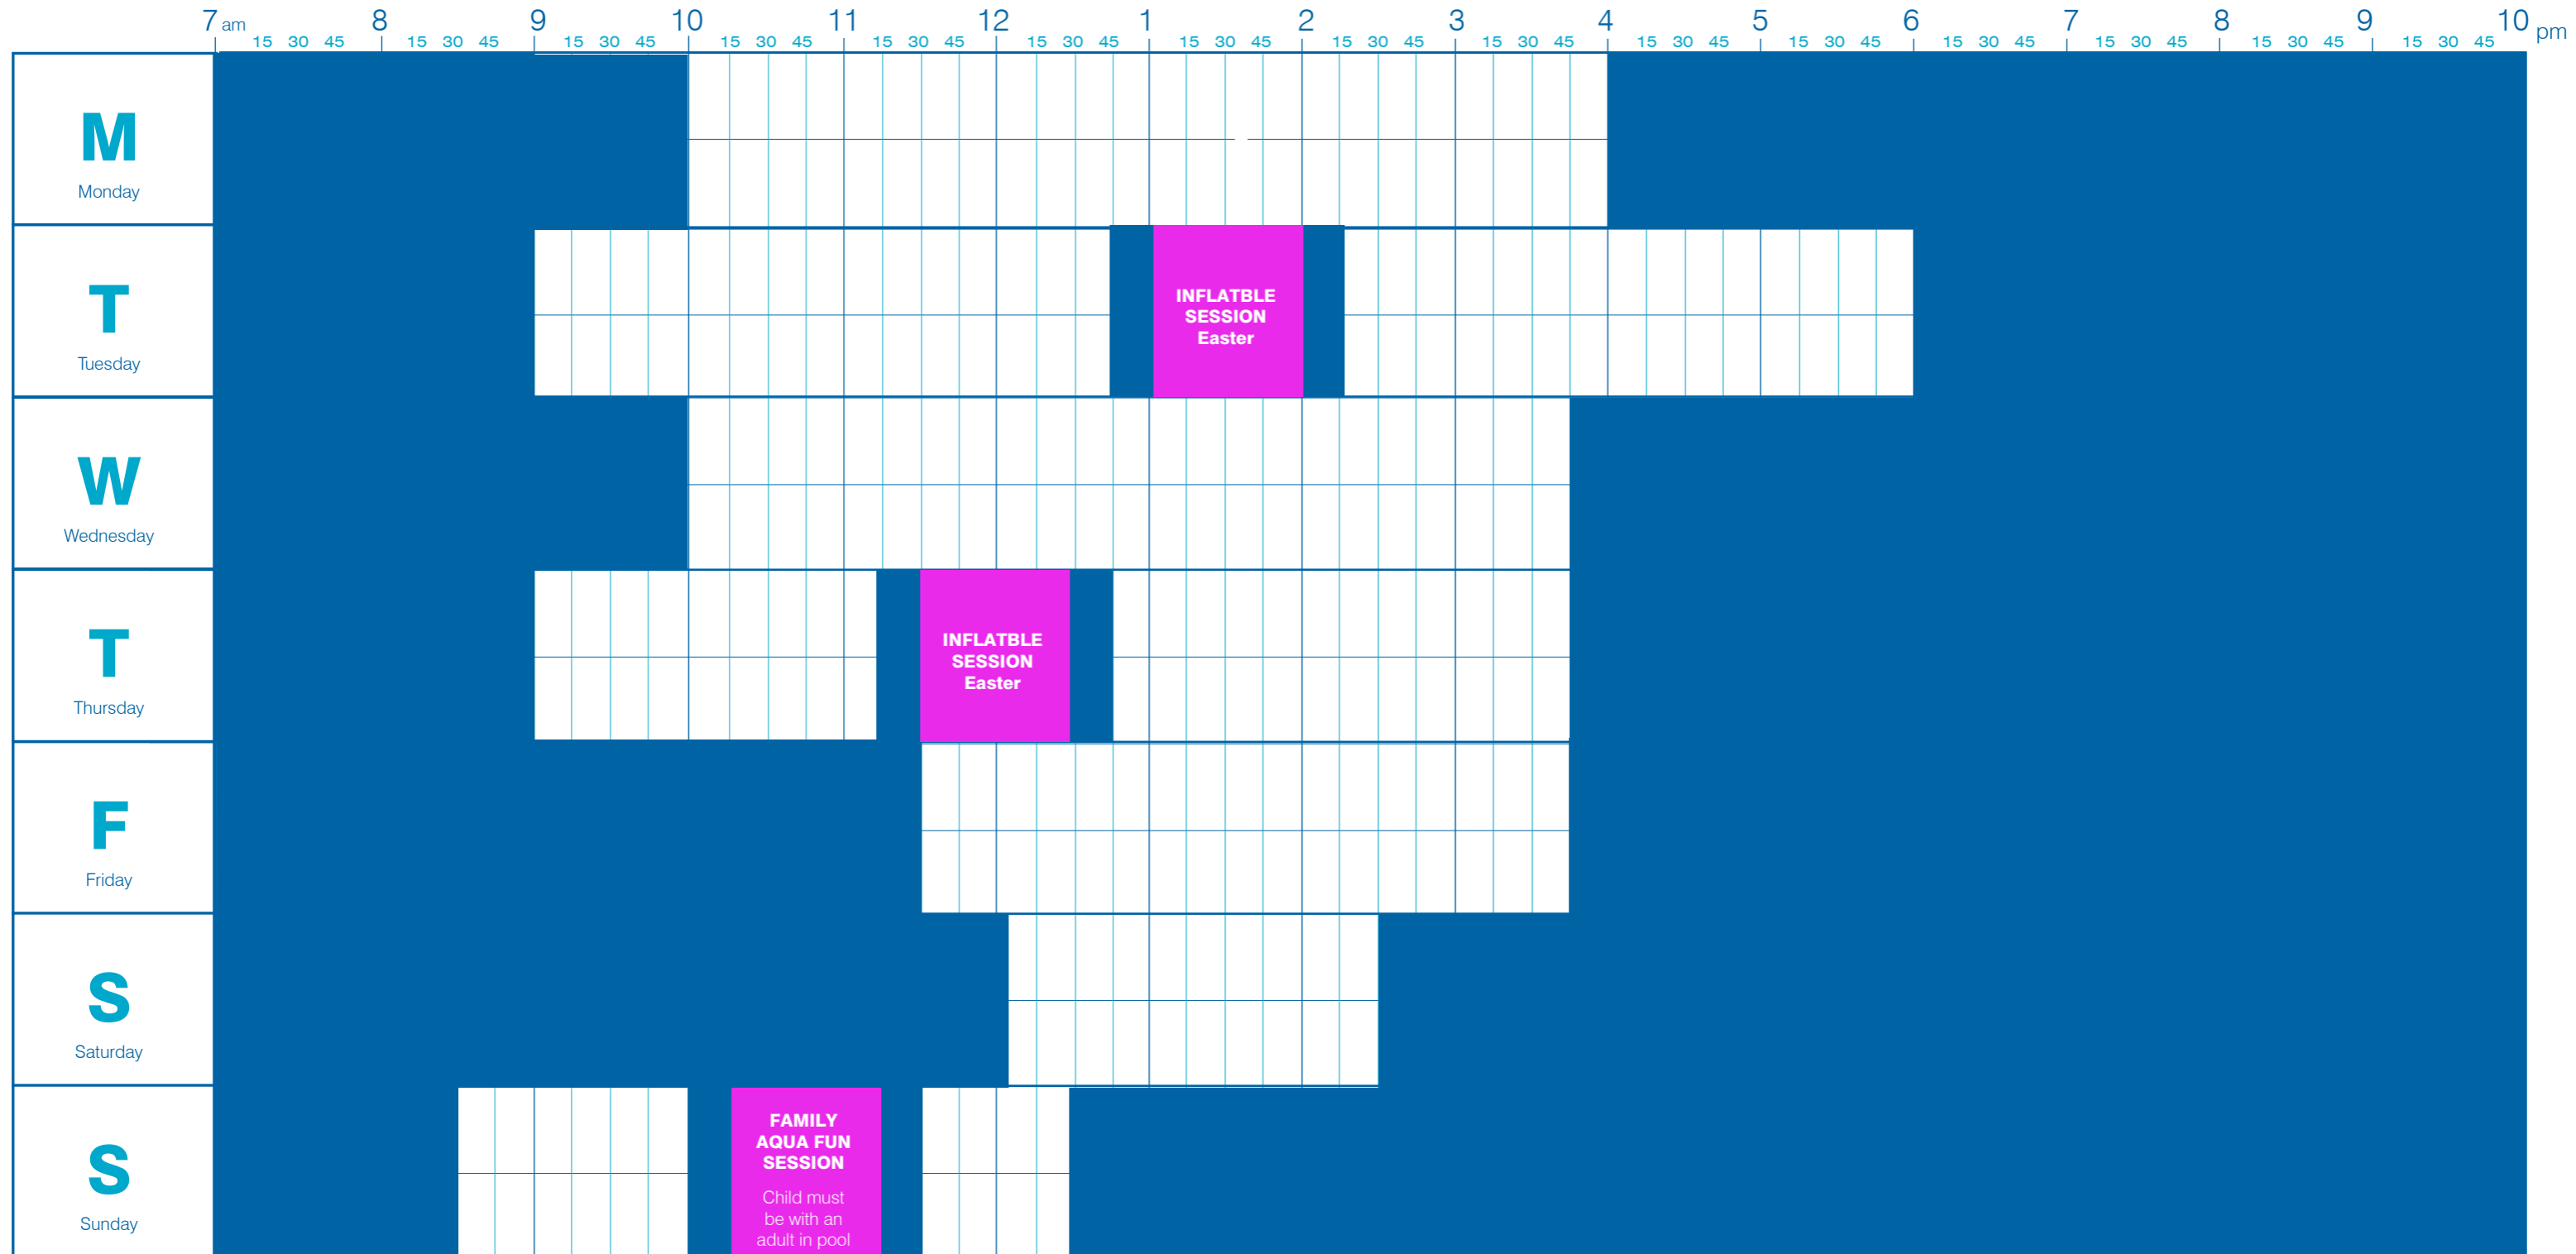

Admission Policy:

Children under 8 years must be accompanied by an adult (16 years) IN THE SAME WATER!

Parent/Child Ratios: 1 Adult: 2 Children (under 5 years) / 1 Adult: 3 Children (5 - 7 years)

East Sands Leisure Centre