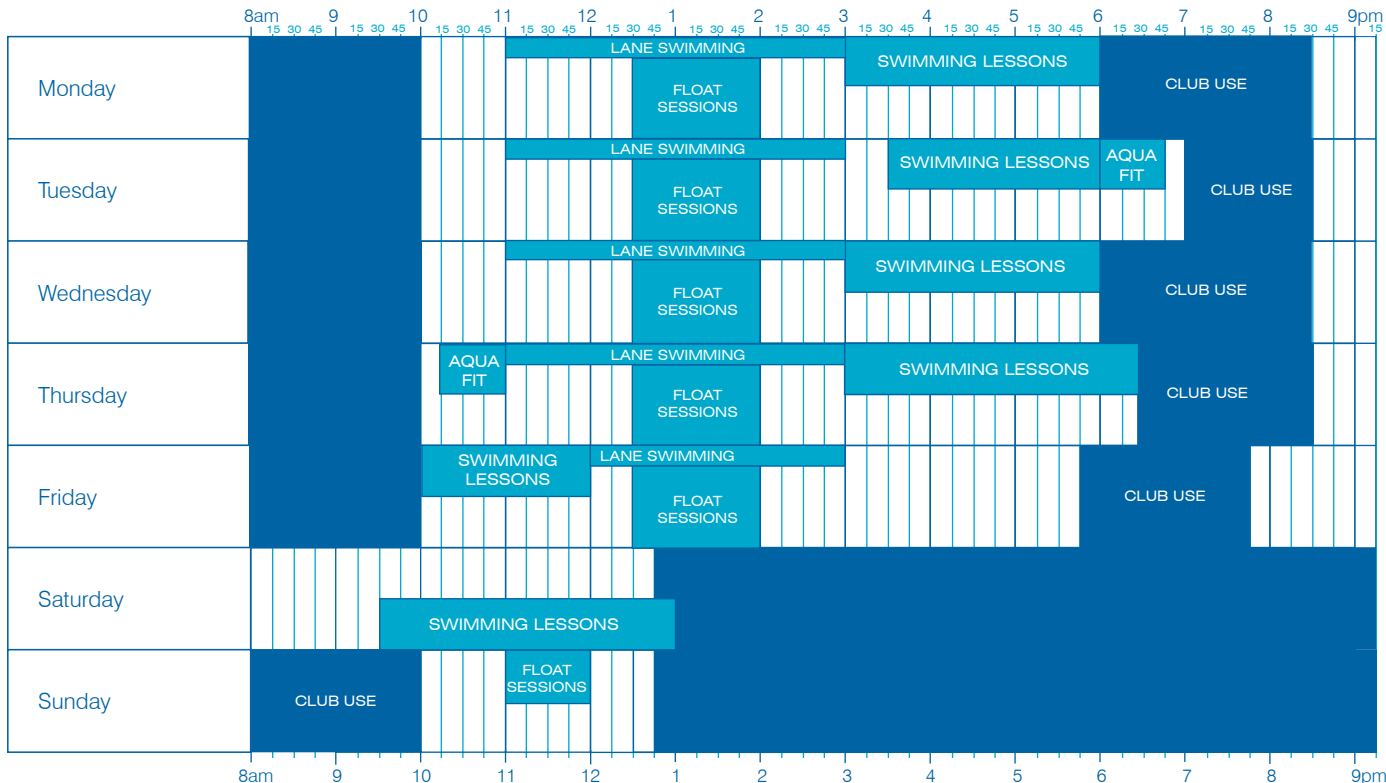

Swimming Pool Timetable

(Non term time - During school holidays)

Admission policy:

Parent/Child Ratios

1 Adult : 3 Children (5 - 7 years)

Public Swimming Bookable Session Pool Closed

Please note: Restrictions may apply however public swimming will always be available at the above times

Bowhill Swimming Pool
Station Road, Cardenden, Fife, KY5 0BW
Email BowhillSP@fifeleisure.org.uk
Telephone 01592 583304