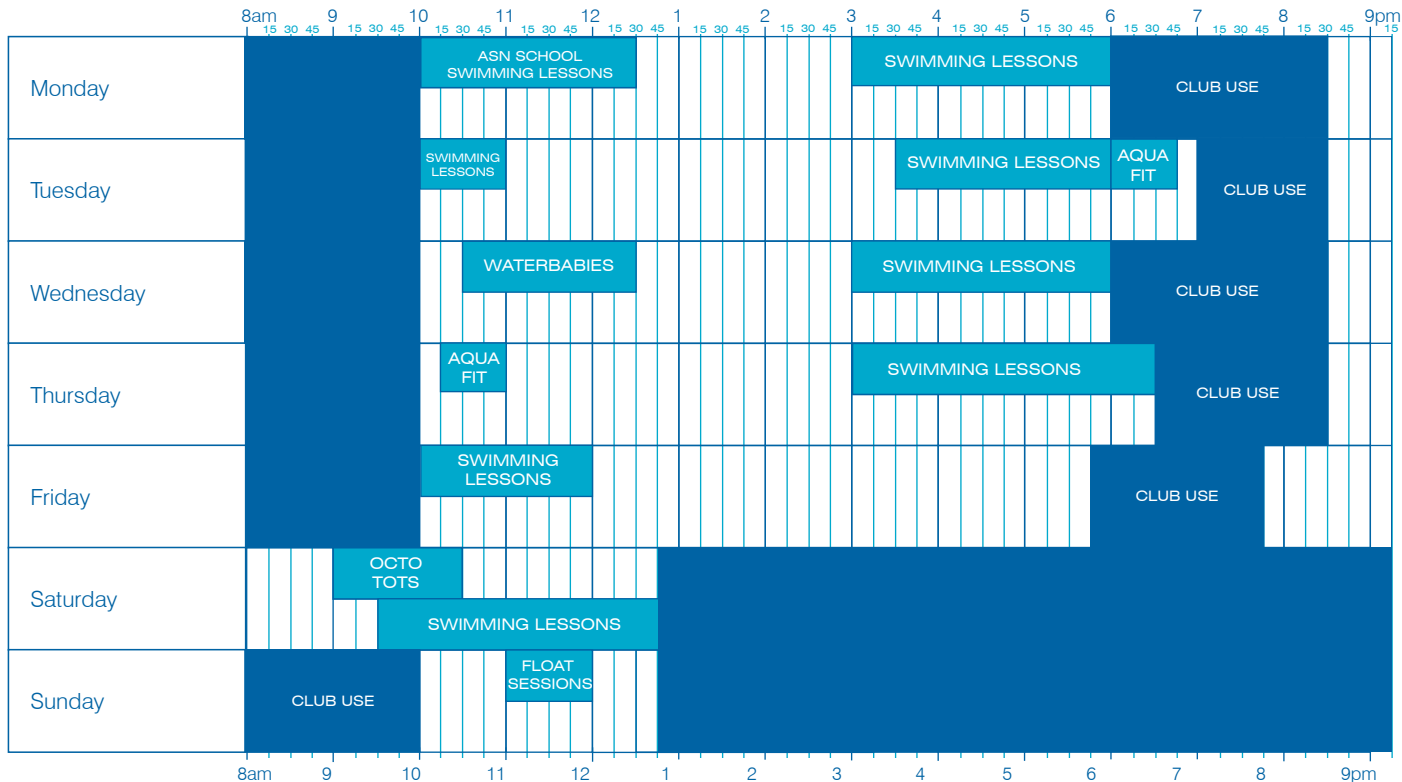

Swimming Pool Timetable

(During school term time)

Admission policy:

Parent/Child Ratios

1 Adult : 3 Children (5 - 7 years)

Public Swimming Bookable Session Pool Closed

Please note: Restrictions may apply however public swimming will always be available at the above times

Bowhill Swimming Pool
Station Road, Cardenden, Fife, KY5 0BW
Email BowhillSP@fifeleisure.org.uk
Telephone 01592 583304