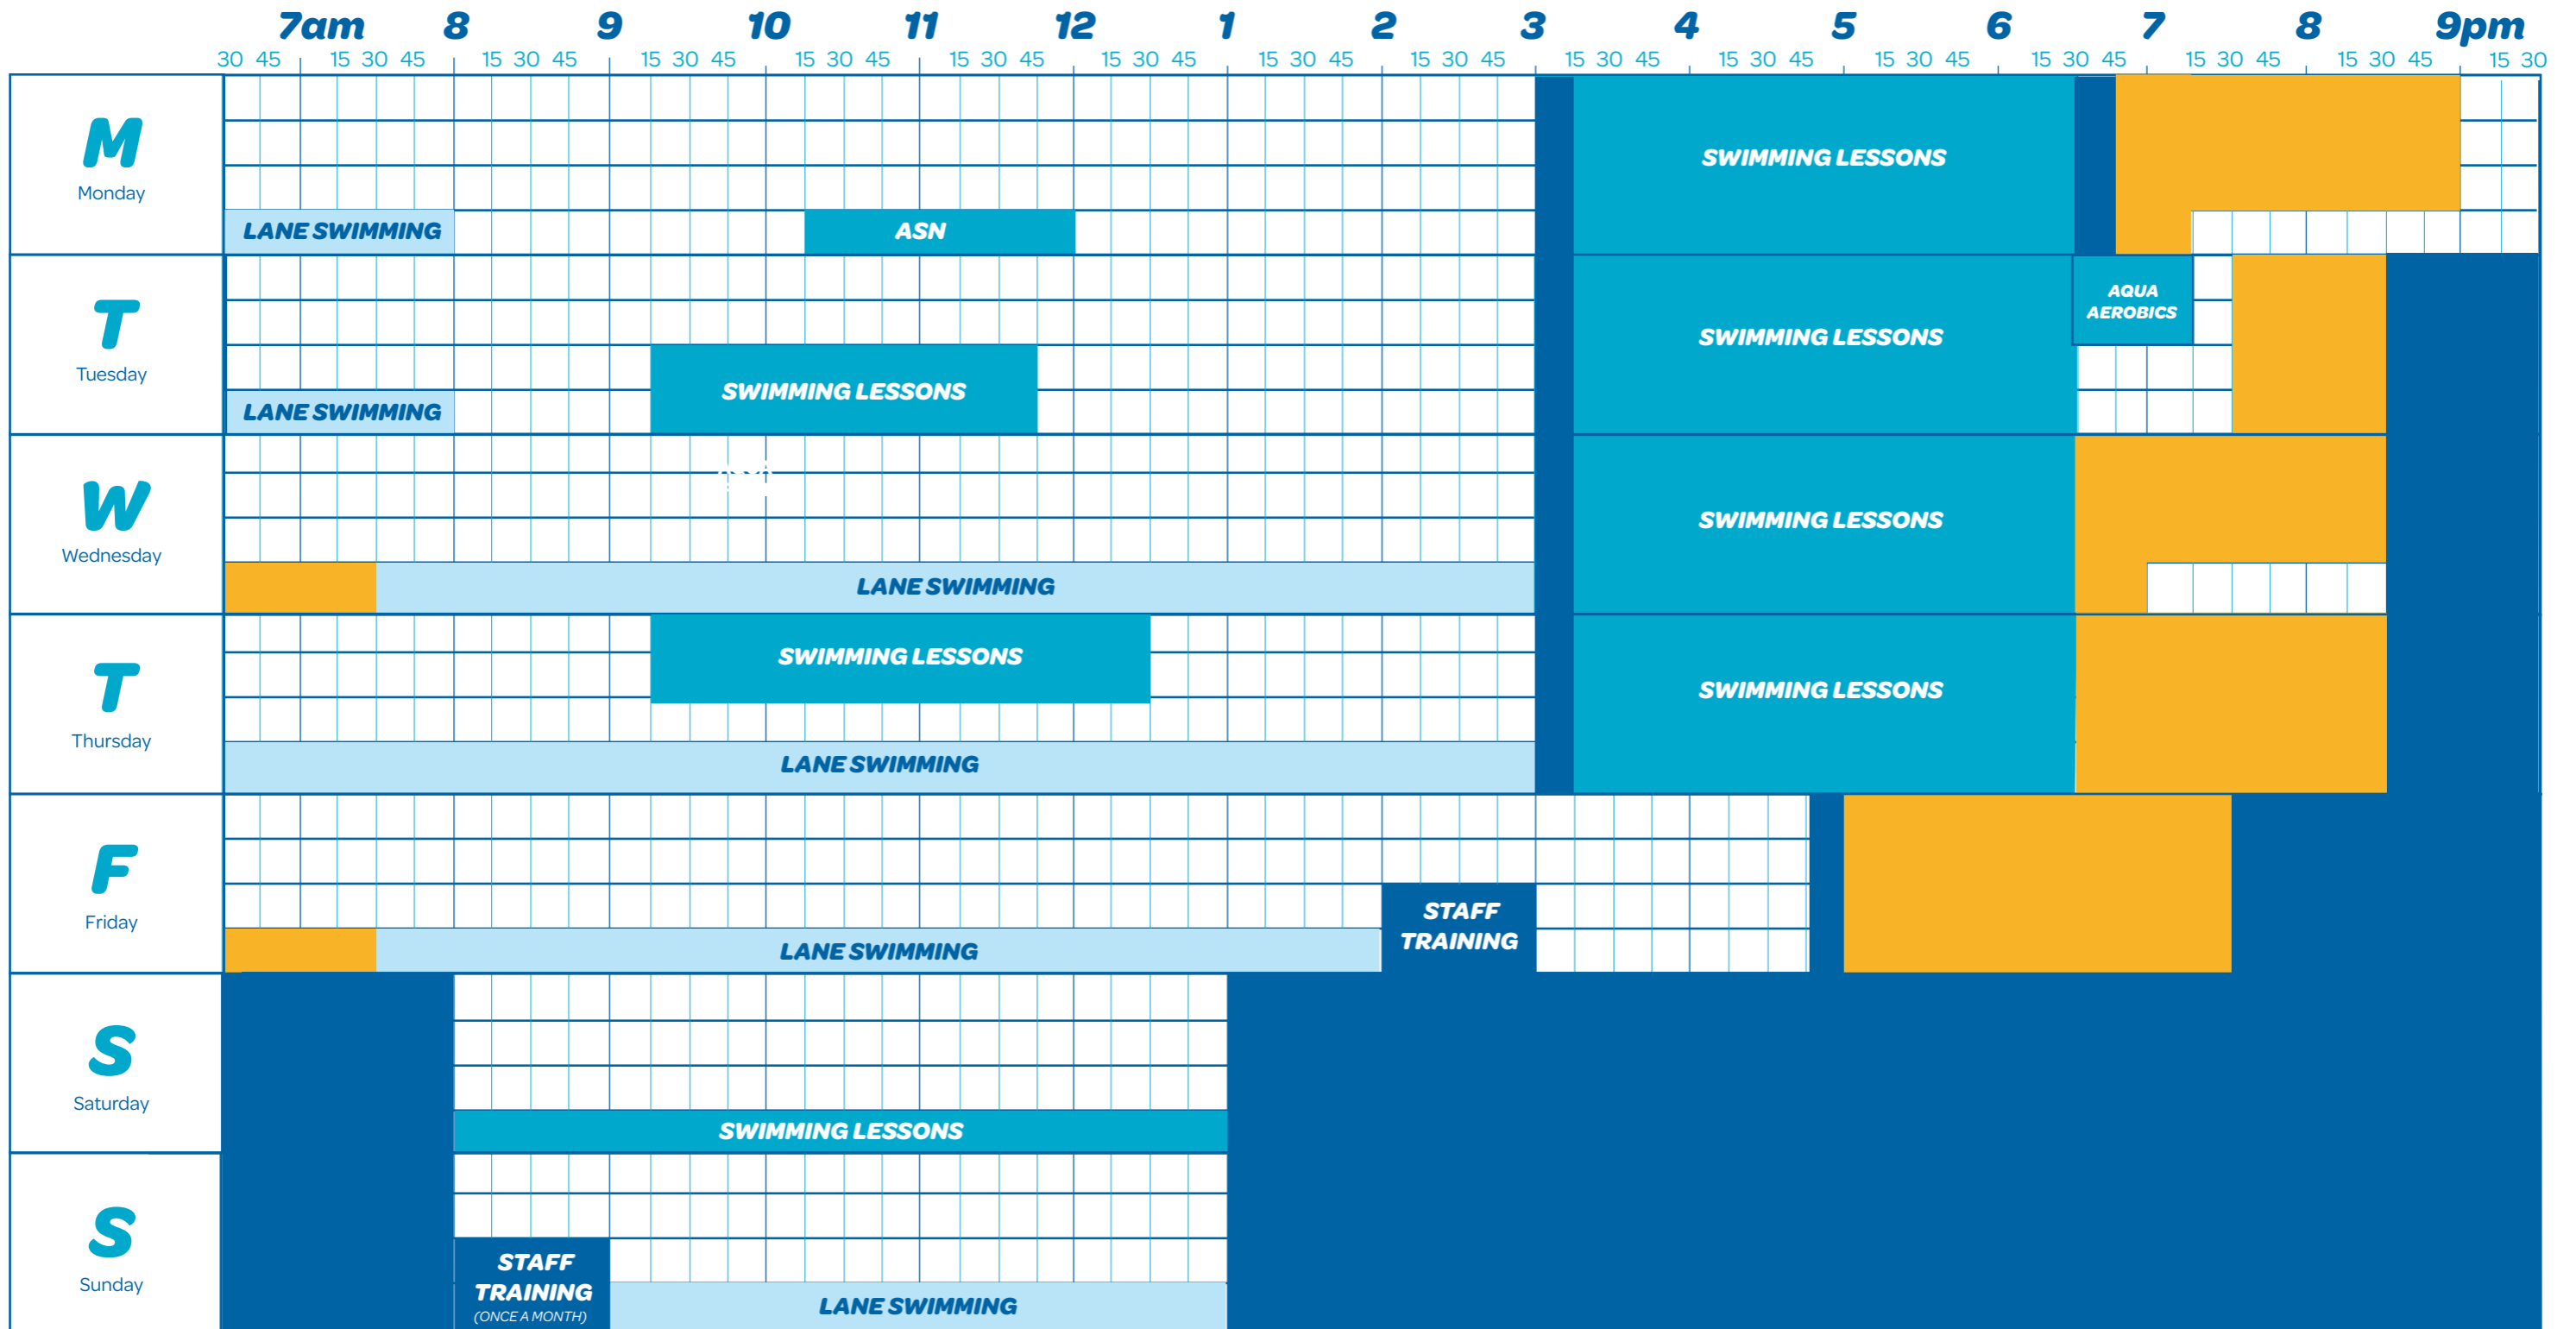

Public Swimming Bookable Session Club Booking Lane Swimming Pool Closed to Public

**Admission Policy:**

Children under 8 years must be accompanied by an adult (16 years) IN THE SAME WATER!  
 Parent/Child Ratios: 1 Adult: 2 Children (under 5 years) / 1 Adult: 3 Children (5 - 7 years)

Please note: Lane 1 with easy access stairs